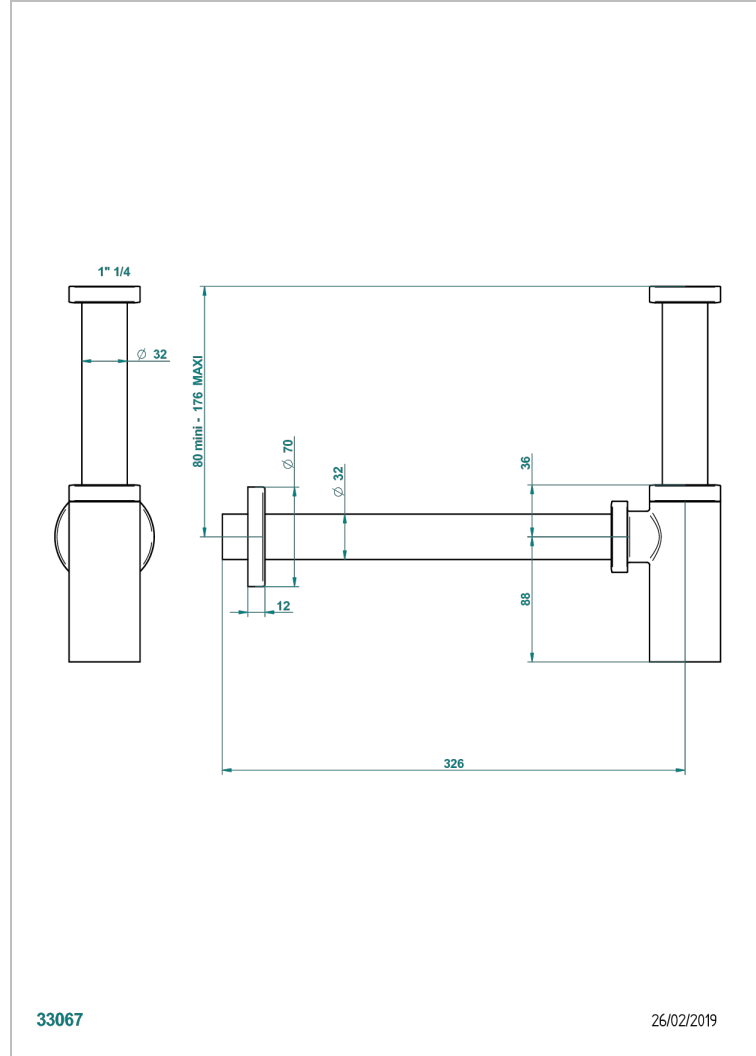

VOGUE AMETHYST

A8B-309S/US

Trap only for waste

THG[®]
PARIS

33067

26/02/2019

CHARACTERISTIC

- Vogue Amethyst
- Trap only for waste