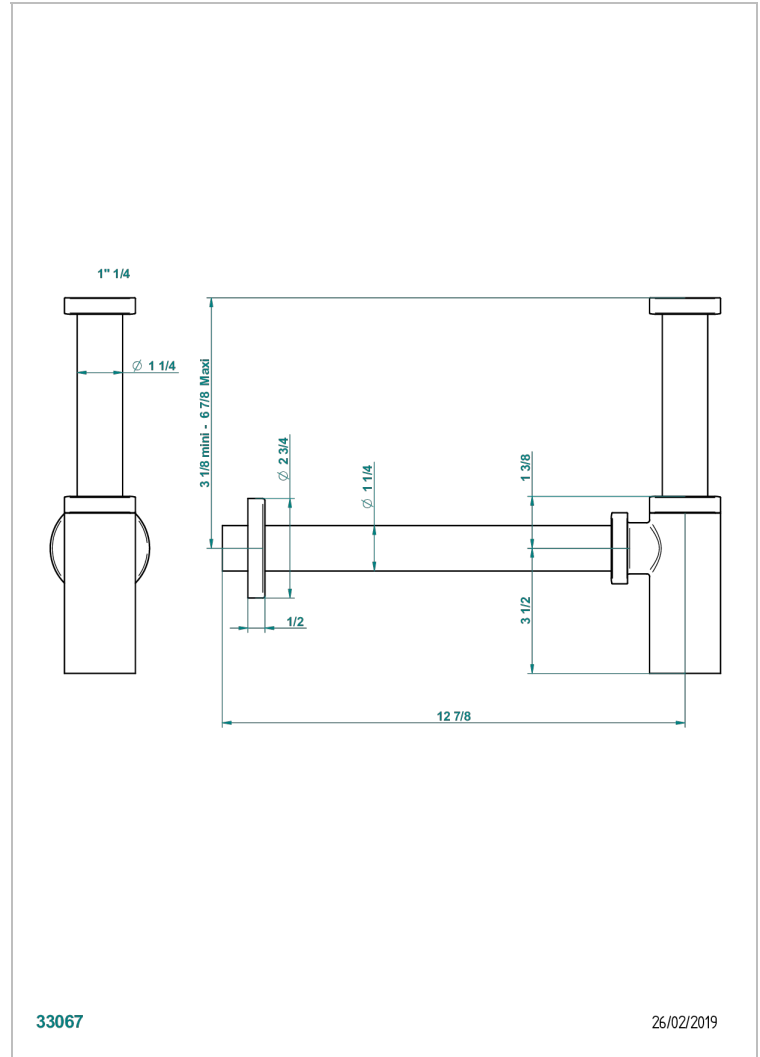

MARQUISE GOLD DECOR

A7F-309S/US

Trap only for waste

THG[®]
PARIS

CHARACTERISTIC

- Marquise Gold decor
- Trap only for waste

AVAILABLE FINITIONS

Black ceram - D30
Blush PVD - H62
Brass color PVD - H49
Brown bronze color PVD - F33
Chrome polished - A02
Chrome polished / gold polished - G02