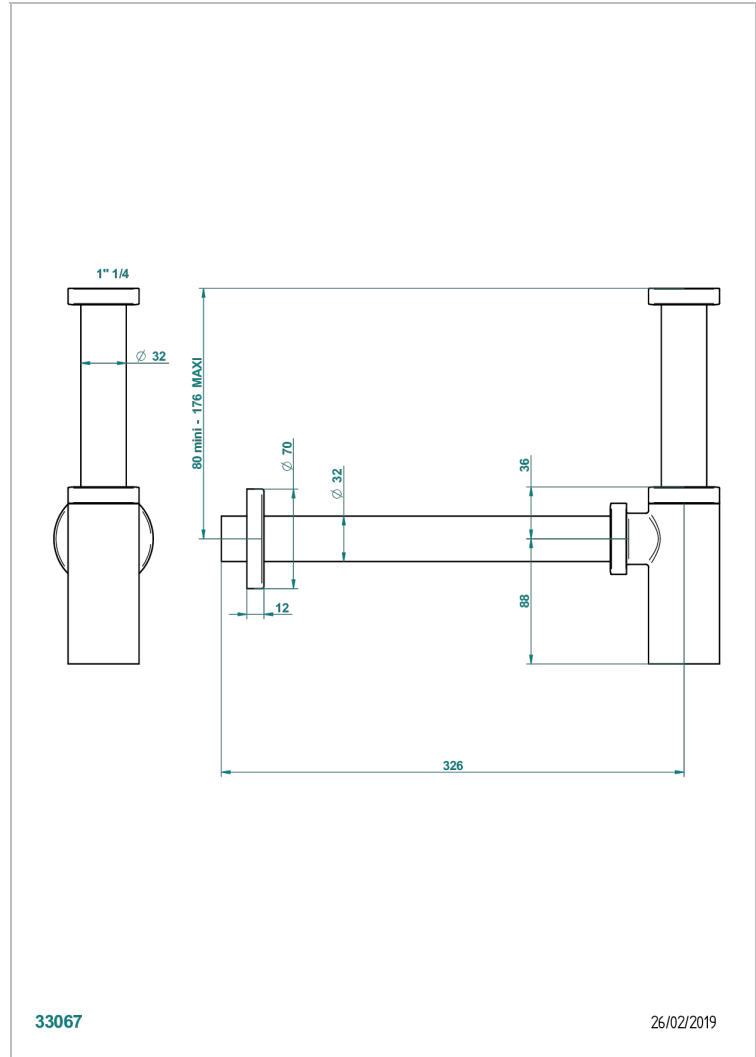

TRADITION CRYSTAL

A59-309S/US

Trap only for waste

33067

26/02/2019

CHARACTERISTIC

- Tradition Crystal
- Trap only for waste

AVAILABLE FINITIONS