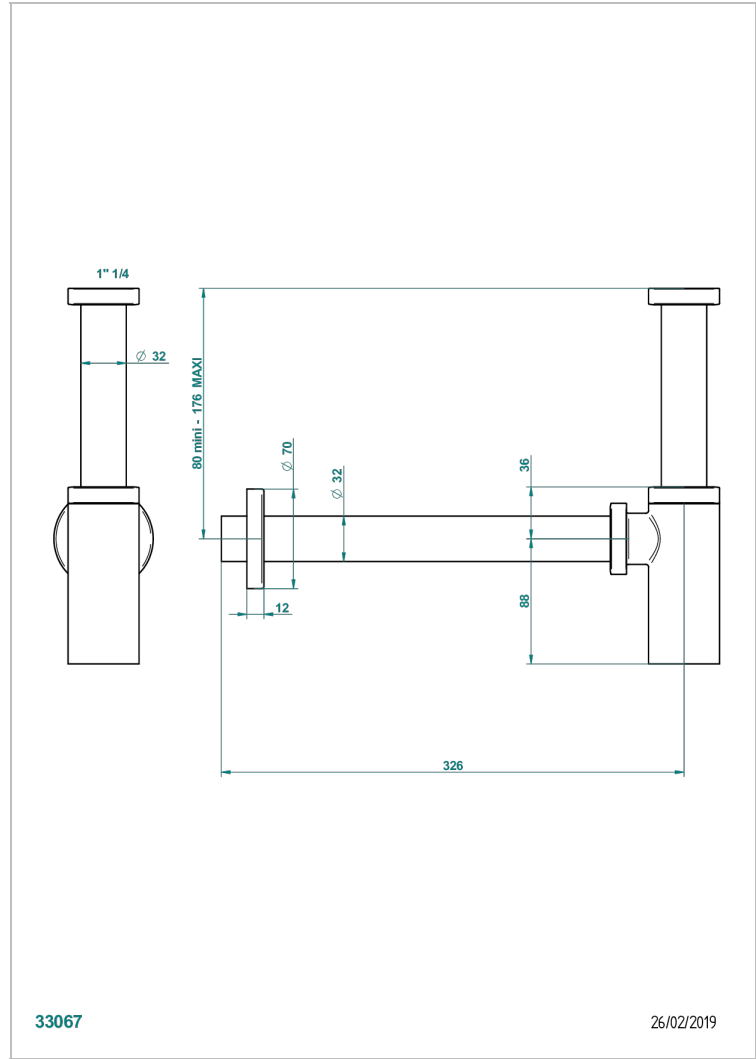

## CHARACTERISTIC

- Tradition with lever
- Bottle Trap only for waste