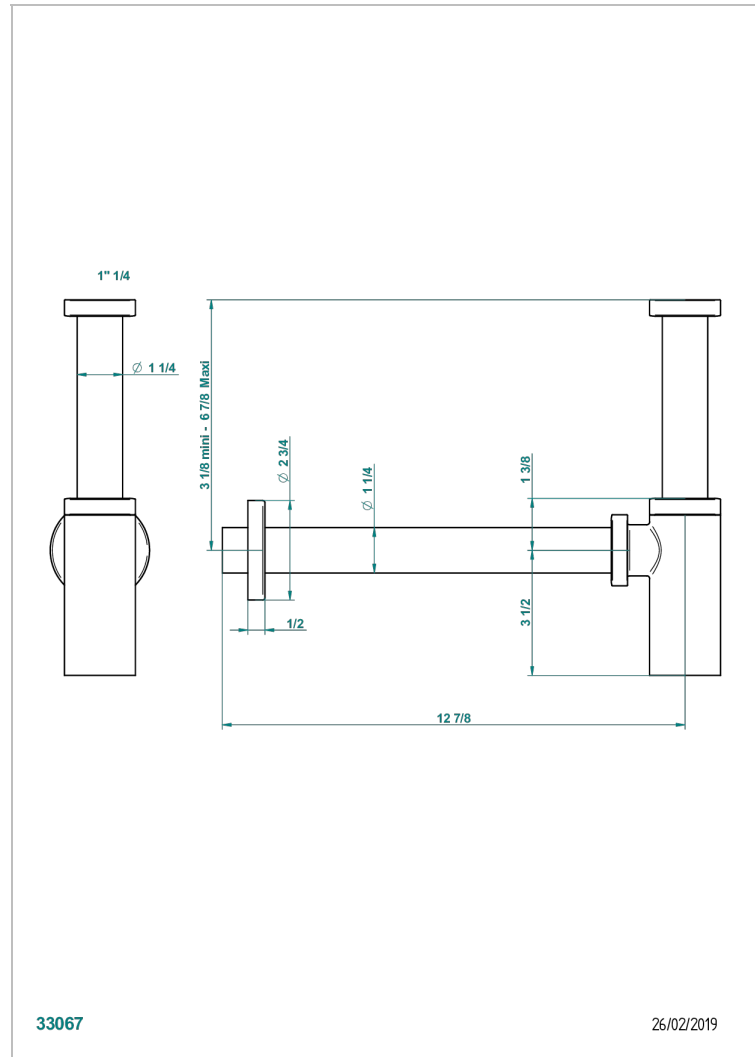

## CHARACTERISTIC

- Tradition with lever
- Bottle Trap only for waste