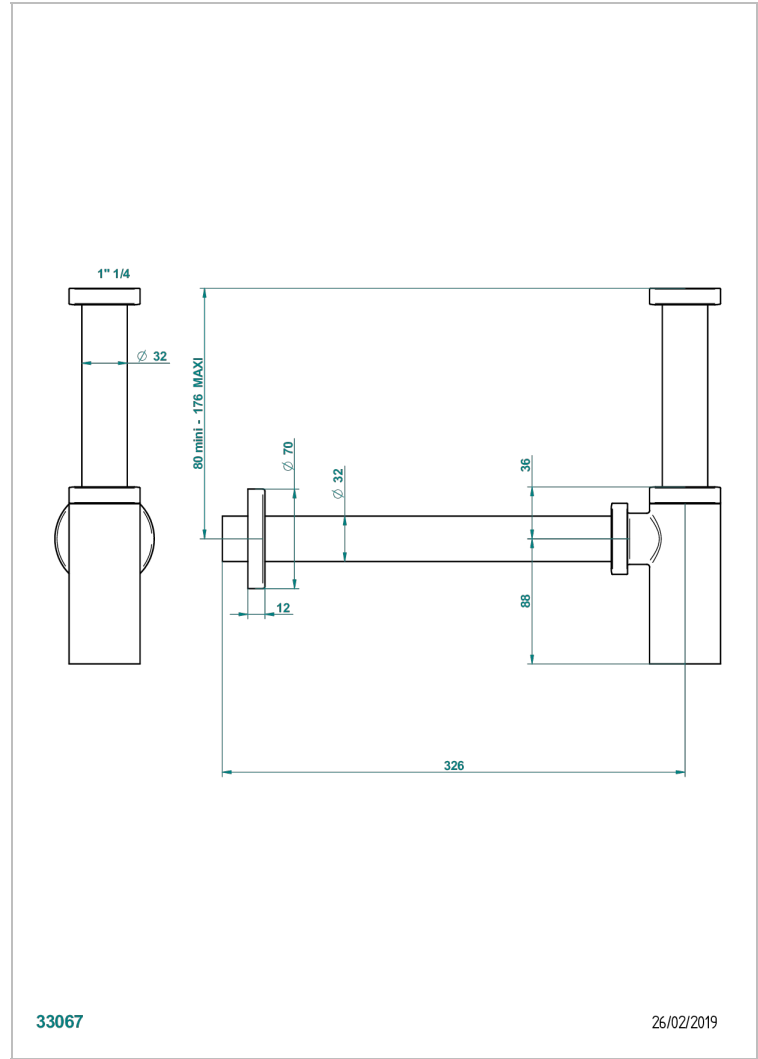

TRADITION WITH LEVER

A58-309/S

Bottle Trap only for waste

THG[®]
PARIS

CHARACTERISTIC

- Tradition with lever
- Bottle Trap only for waste

AVAILABLE FINITIONS

Antique nickel - H28
Black ceram - D30
Blush PVD - H62
Brass color PVD - H49
Brown bronze color PVD - F33
Gold color PVD - H52