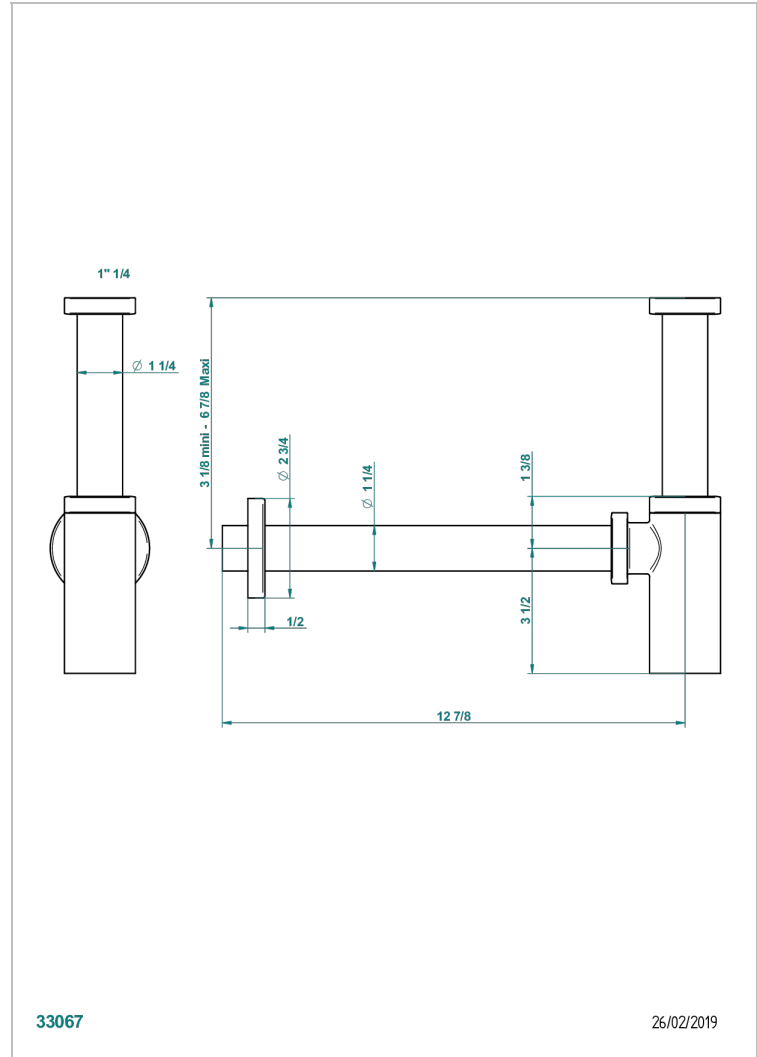

TRADITION WITH LEVER

A58-309/S

Bottle Trap only for waste

THG[®]
PARIS

33067

26/02/2019

CHARACTERISTIC

- Tradition with lever
- Bottle Trap only for waste