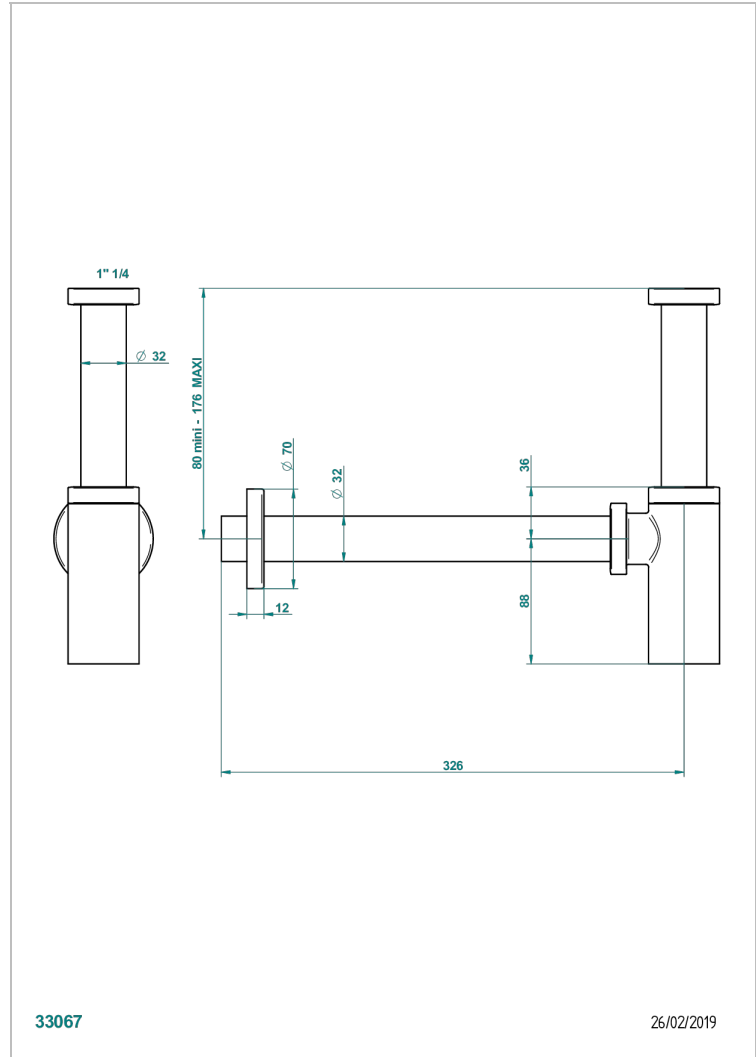

TRADITION WITH LEVER HANDLES

A58-309S/US

Trap only for waste

THG[®]
PARIS

33067

26/02/2019

CHARACTERISTIC

- Tradition with lever handles
- Trap only for waste