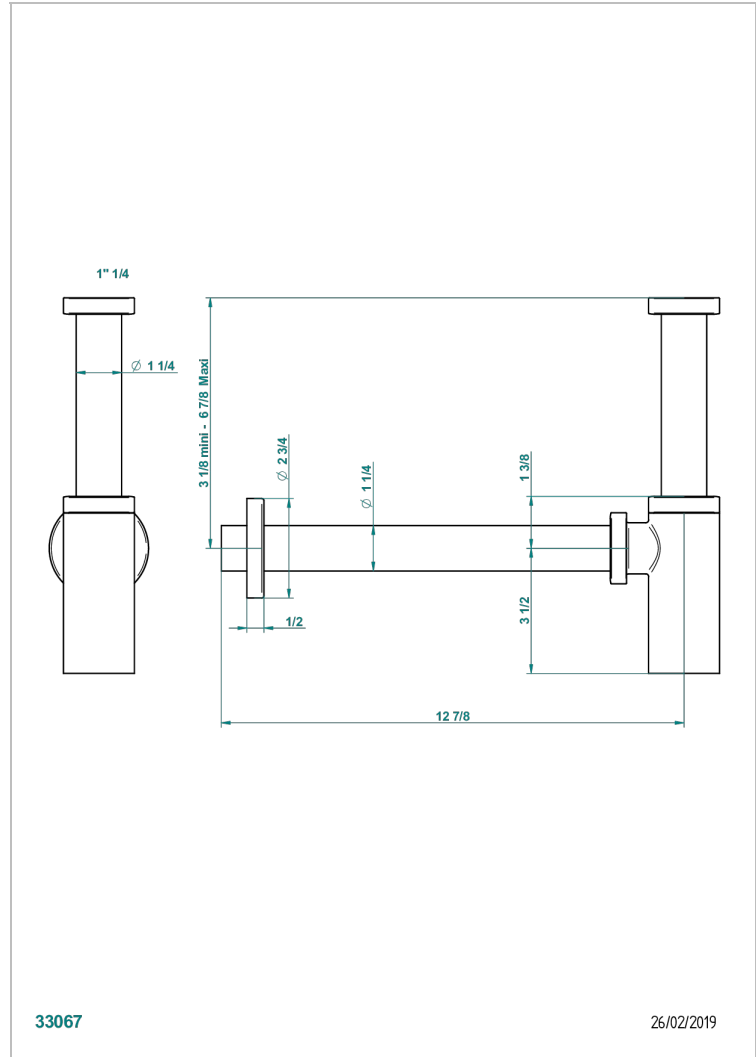

TRADITION WITH LEVER HANDLES

A58-309S/US

Trap only for waste

THG®
PARIS

33067

26/02/2019

CHARACTERISTIC

- Tradition with lever handles
- Trap only for waste

AVAILABLE FINITIONS

Black ceram - D30
Blush PVD - H62
Brass color PVD - H49
Brown bronze color PVD - F33
Chrome polished - A02
Chrome polished / gold polished - G02

Copper antique matt, coated - H07
Gold color PVD - H52
Gold mat - F07
Gold polished - F01
Graphite PVD - H64
Light coated bronze - D01

Matt Umber PVD - H67
Matt blush PVD - H60
Matt brass color PVD - H50
Matt brown bronze color PVD - F34
Matt chrome (American satin) - C02
Matt gold color PVD - H53

Matt graphite PVD - H65
Matt nickel (American satin) - C01
Matt nickel color PVD - H56
Natural smoked Brass - A13
Nickel antique / Sovereign - H28
Nickel color PVD - H55

Nickel polished - B01
Soft gold - F30
Soft matt gold - F31
Umber PVD - H66