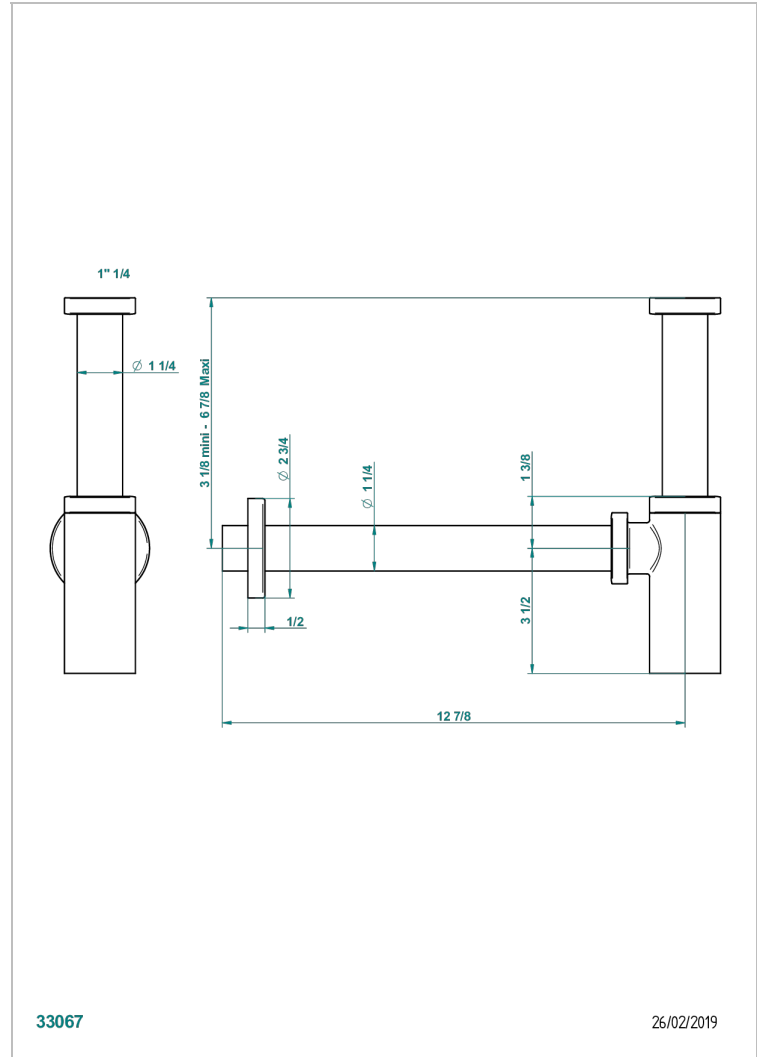

ART DECO WITH LEVER

A55-309/S

Bottle Trap only for waste

33067

26/02/2019

CHARACTERISTIC

- Art Déco with lever
- Bottle Trap only for waste

AVAILABLE FINITIONS