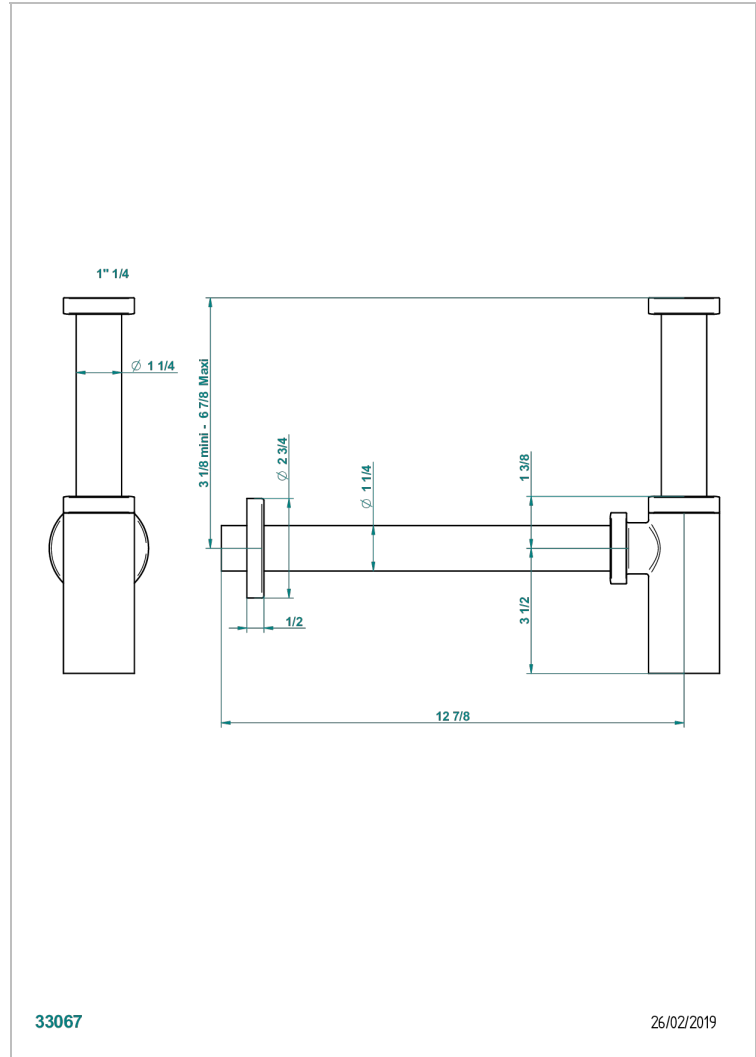

ART DECO WITH LEVER

A55-309/S

Bottle Trap only for waste

33067

26/02/2019

CHARACTERISTIC

- Art Déco with lever
- Bottle Trap only for waste

AVAILABLE FINITIONS

Antique nickel - H28
Black ceram - D30
Blush PVD - H62
Brass color PVD - H49
Brown bronze color PVD - F33
Gold color PVD - H52

Graphite PVD - H64
Lacquered light bronze - D01
Matt Umber PVD - H67
Matt blush PVD - H60
Matt brass color PVD - H50
Matt brown bronze color PVD - F34

Matt chrome - C02
Matt gold - F07
Matt gold color PVD - H53
Matt graphite PVD - H65
Matt nickel (color finish) - C01
Matt nickel color PVD - H56

Natural smoked Brass - A13
Nickel color PVD - H55
Polished chrome (color finish) - A02
Polished chrome / Polished gold (color finish) - G02
Polished gold (color finish) - F01
Polished nickel - B01

Soft gold - F30
Soft matt gold - F31
Umber PVD - H66
Varnished matt antique red copper (color finish) - H07