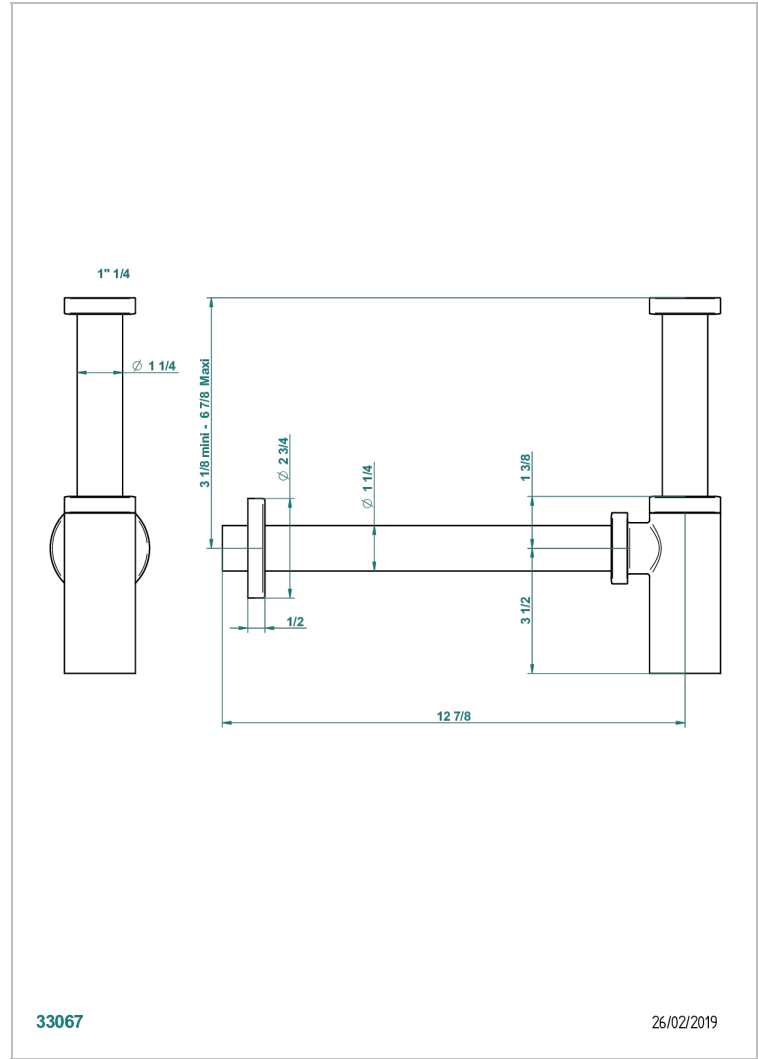

HIRONDELLES GOLD STAMPED

A4L-309S/US

Trap only for waste

THG[®]
PARIS

33067

26/02/2019

CARACTERÍSTICAS

- Hironnelles Gold stamped
- Trap only for waste