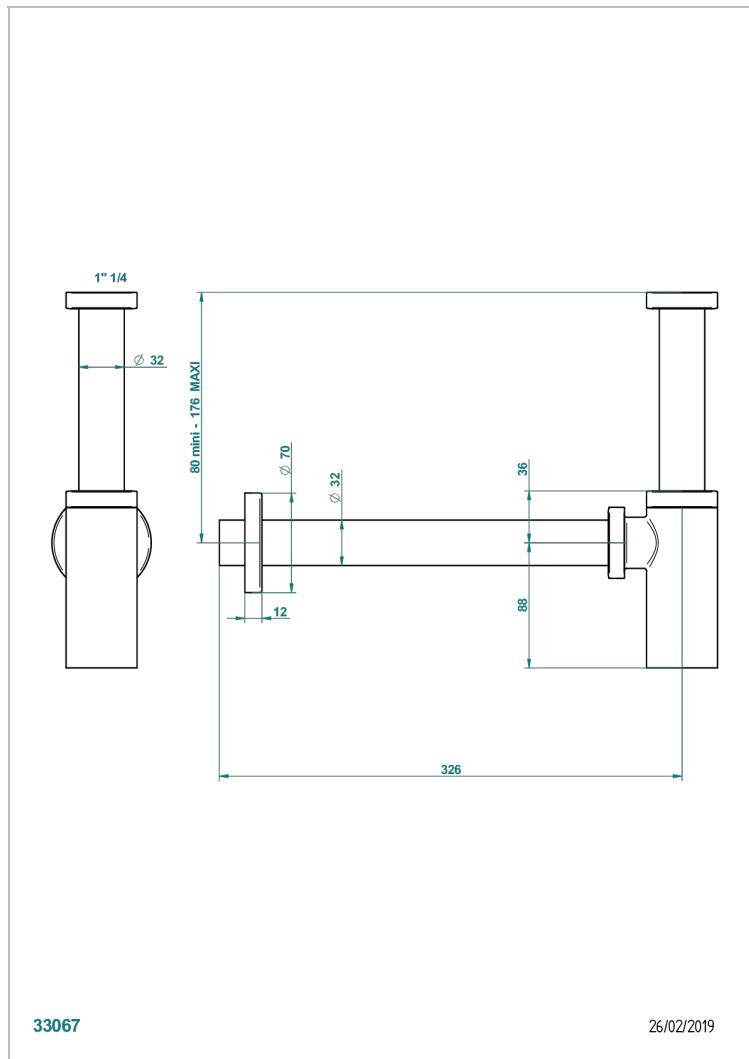

POMME GOLD LUSTER CRYSTAL

A46-309/S

Bottle Trap only for waste

THG[®]
PARIS

33067

26/02/2019

CHARACTERISTIC

- Pomme Gold luster crystal
- Bottle Trap only for waste