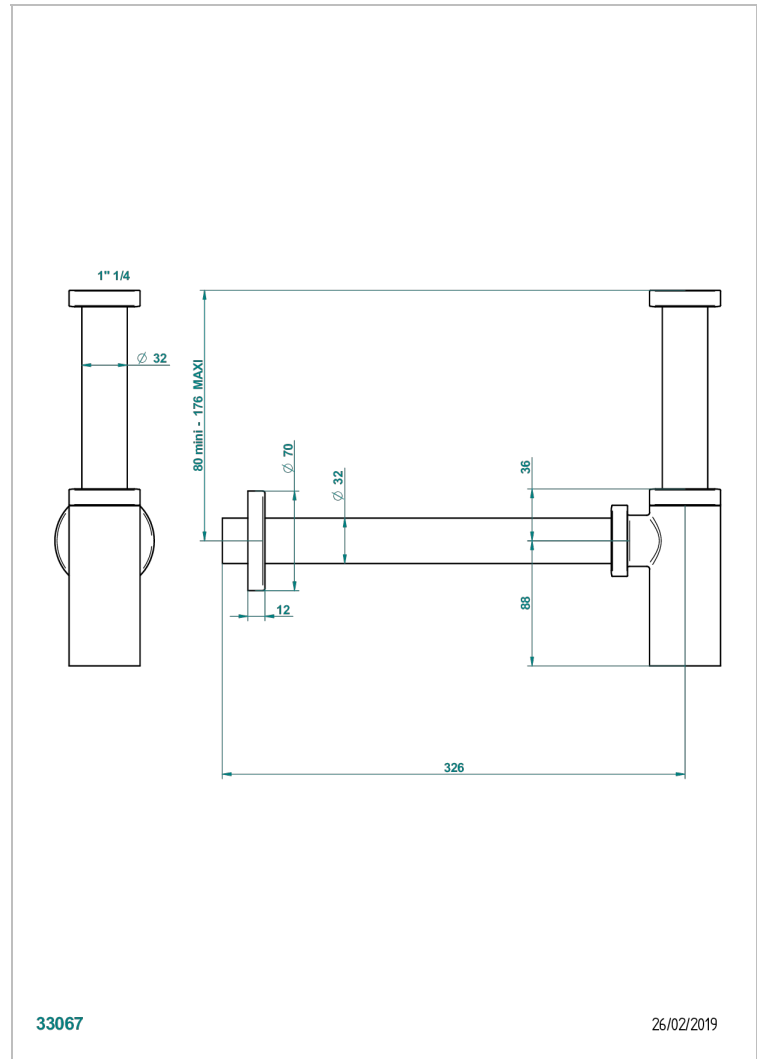

POMME CLEAR SATIN CRYSTAL

A42-309/S

Bottle Trap only for waste

THG[®]
PARIS

33067

26/02/2019

CHARACTERISTIC

- Pomme Clear satin crystal
- Bottle Trap only for waste