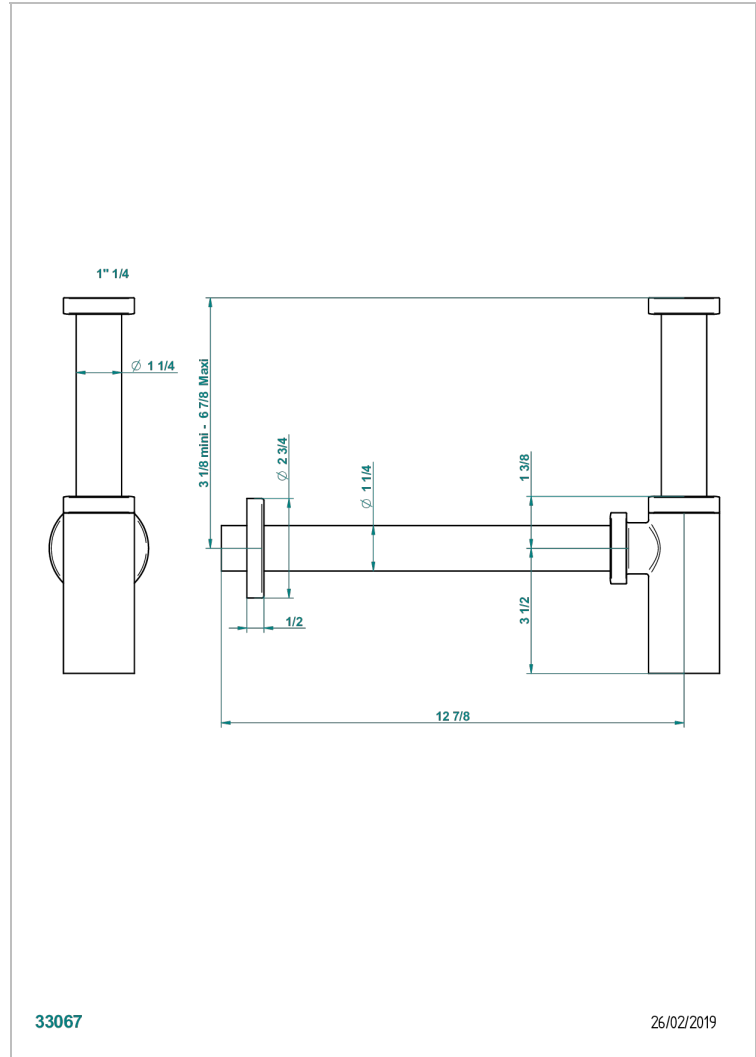

POMME CLEAR SATIN CRYSTAL

A42-309/S

Bottle Trap only for waste

THG[®]
PARIS

33067

26/02/2019

CHARACTERISTIC

- Pomme Clear satin crystal
- Bottle Trap only for waste