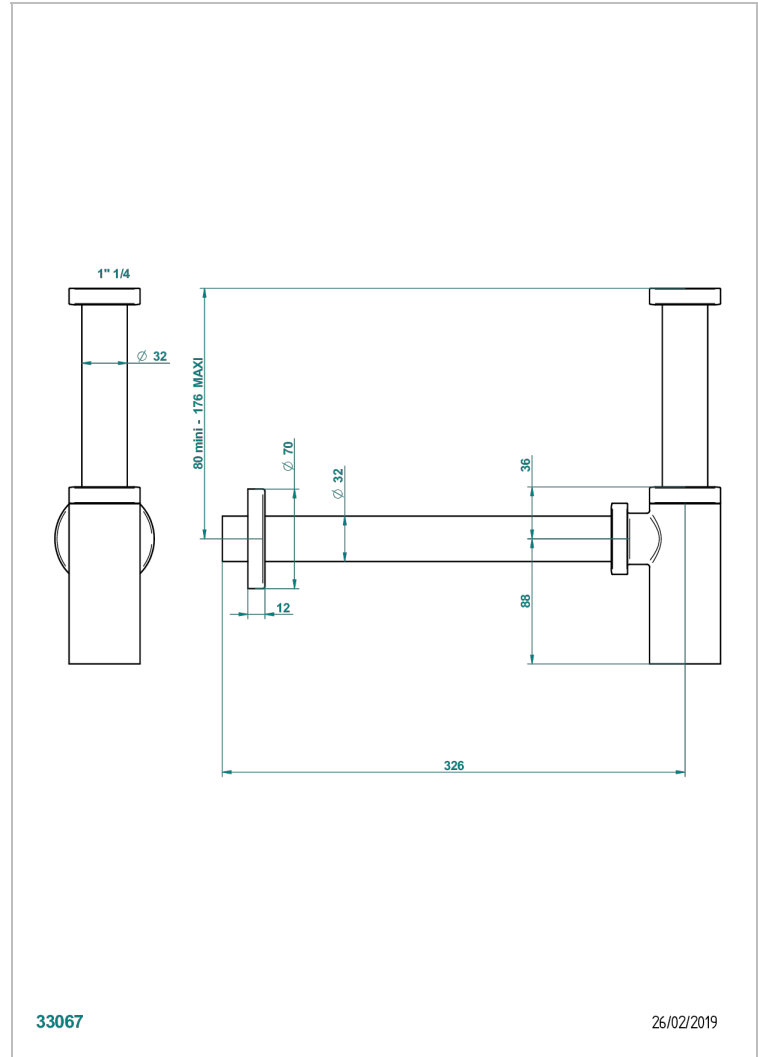

# POMME CLEAR SATIN CRYSTAL

A42-309/S

Bottle Trap only for waste

THG<sup>®</sup>  
PARIS

33067

26/02/2019

## CHARACTERISTIC

- Pomme Clear satin crystal
- Bottle Trap only for waste