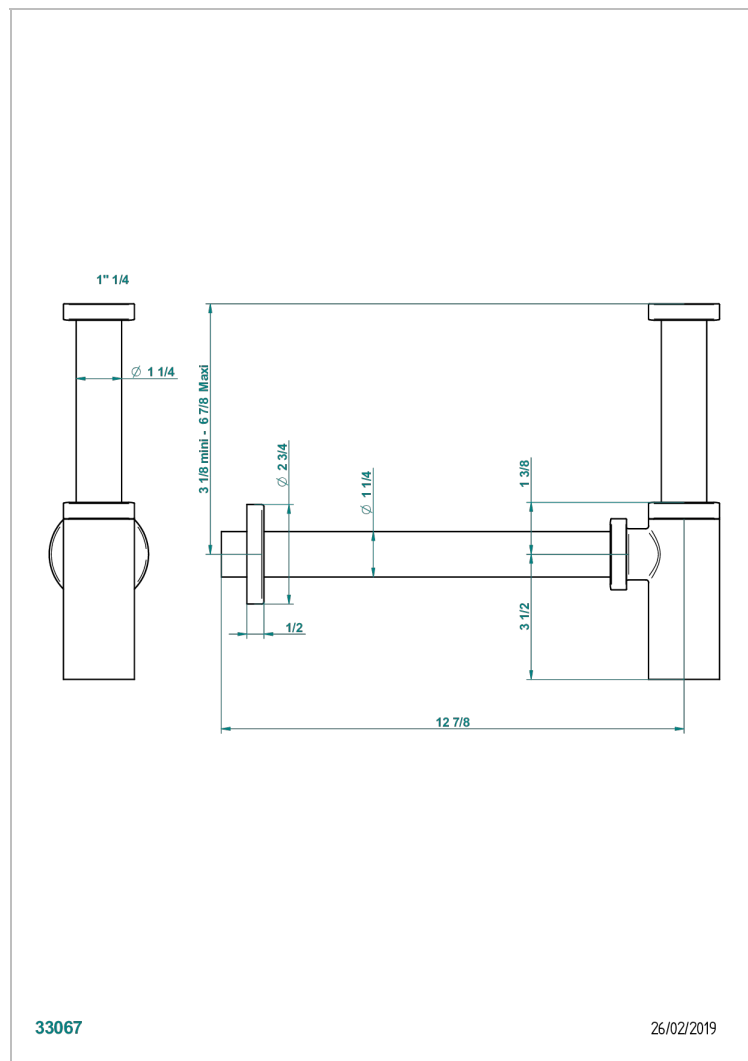

METROPOLIS BLACK CRYSTAL WITH LEVER

A2M-309/S

Bottle Trap only for waste

33067

26/02/2019

CHARACTERISTIC

- Métropolis Black crystal with lever
- Bottle Trap only for waste

AVAILABLE FINITIONS