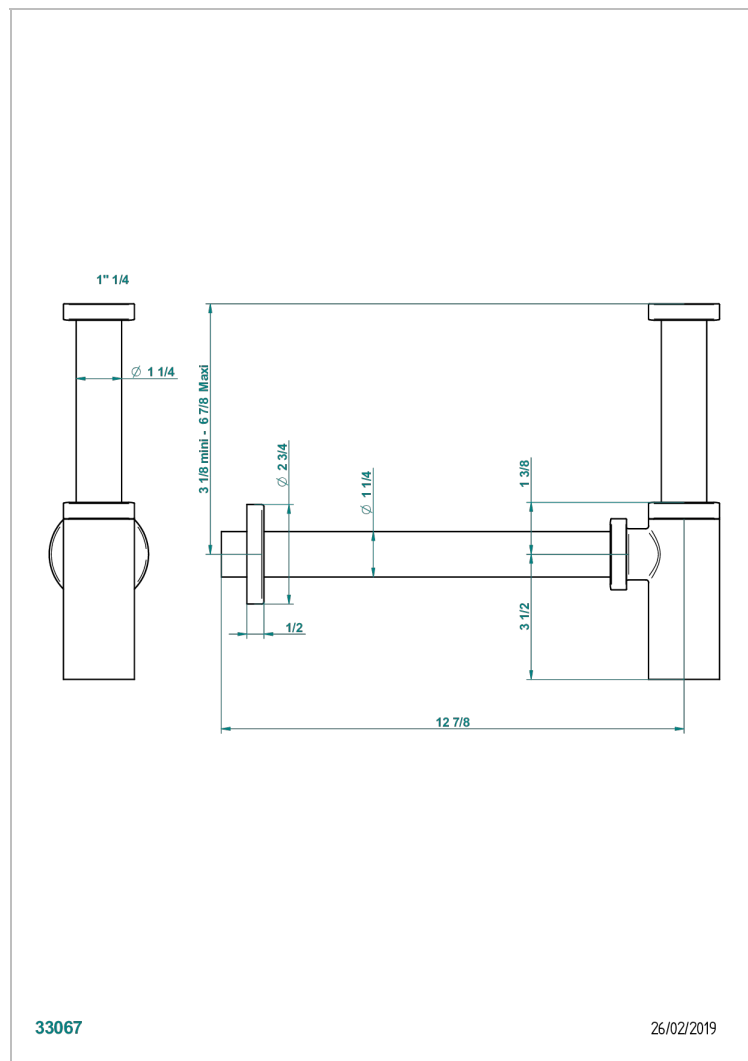

# METROPOLIS BLACK CRYSTAL WITH LEVER

A2M-309/S

Bottle Trap only for waste

33067

26/02/2019

## CHARACTERISTIC

- Métropolis Black crystal with lever
- Bottle Trap only for waste