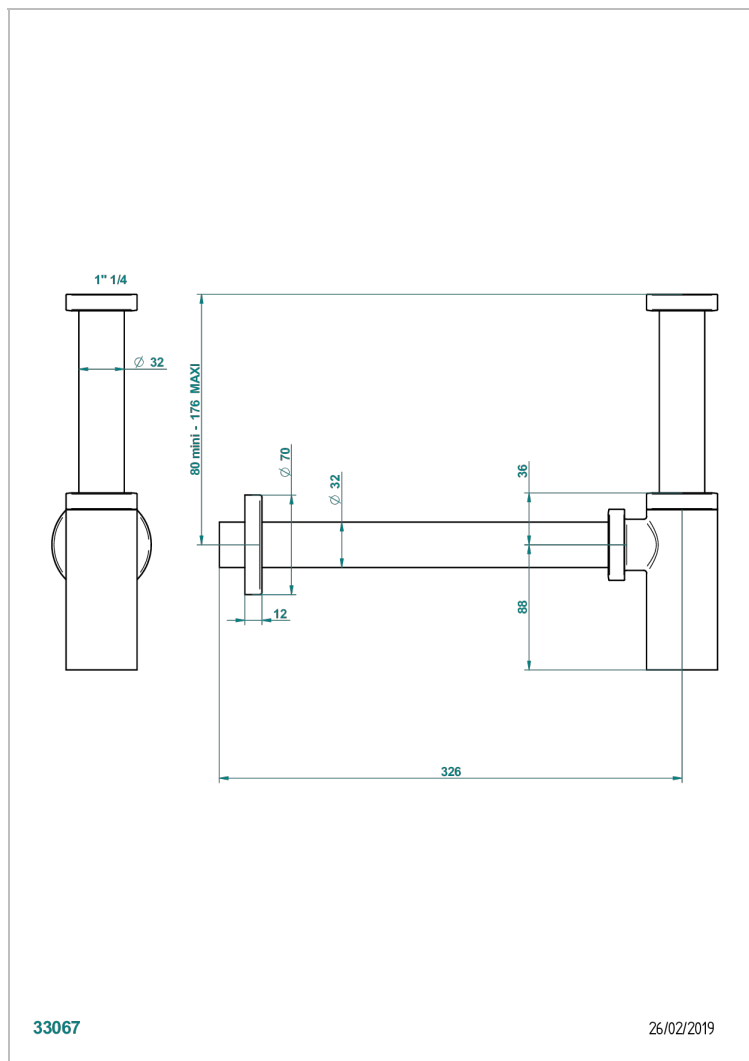

METROPOLIS BLACK CRYSTAL WITH LEVER HANDLES

A2M-309S/US

Trap only for waste

CHARACTERISTIC

- Métropolis Black crystal with lever handles
- Trap only for waste

AVAILABLE FINITIONS

Black ceram - D30
Blush PVD - H62
Brass color PVD - H49
Brown bronze color PVD - F33
Chrome polished - A02
Chrome polished / gold polished - G02