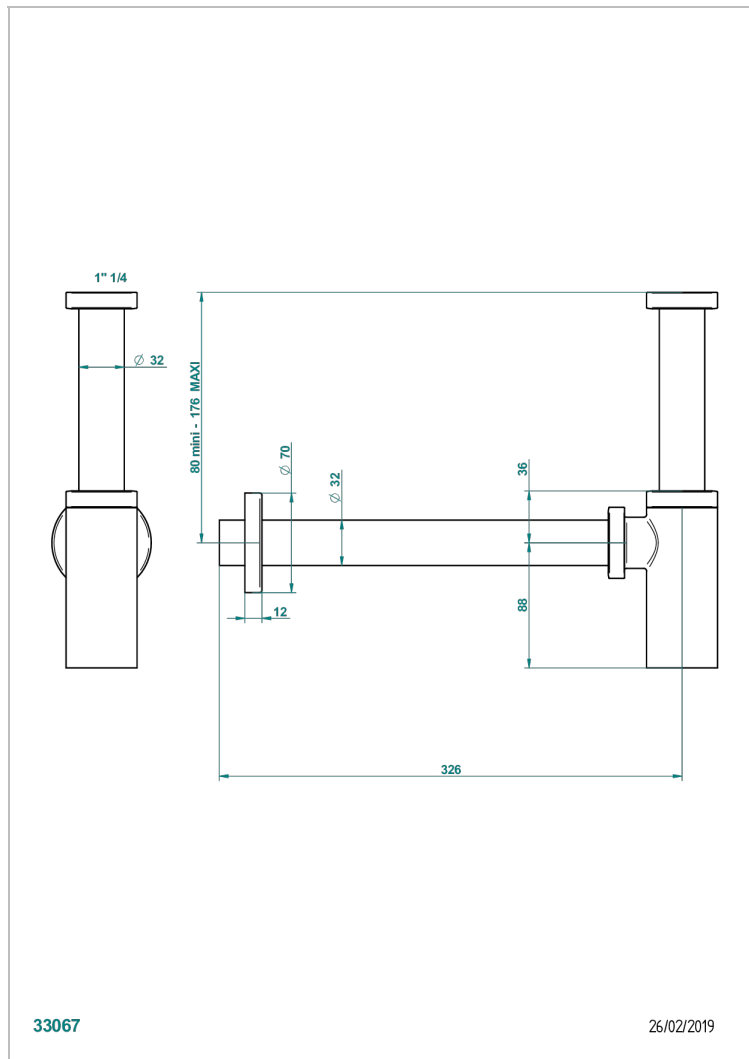

METROPOLIS BLACK CRYSTAL

A2L-309/S

Bottle Trap only for waste

THG[®]
PARIS

33067

26/02/2019

CHARACTERISTIC

- Métropolis Black crystal
- Bottle Trap only for waste