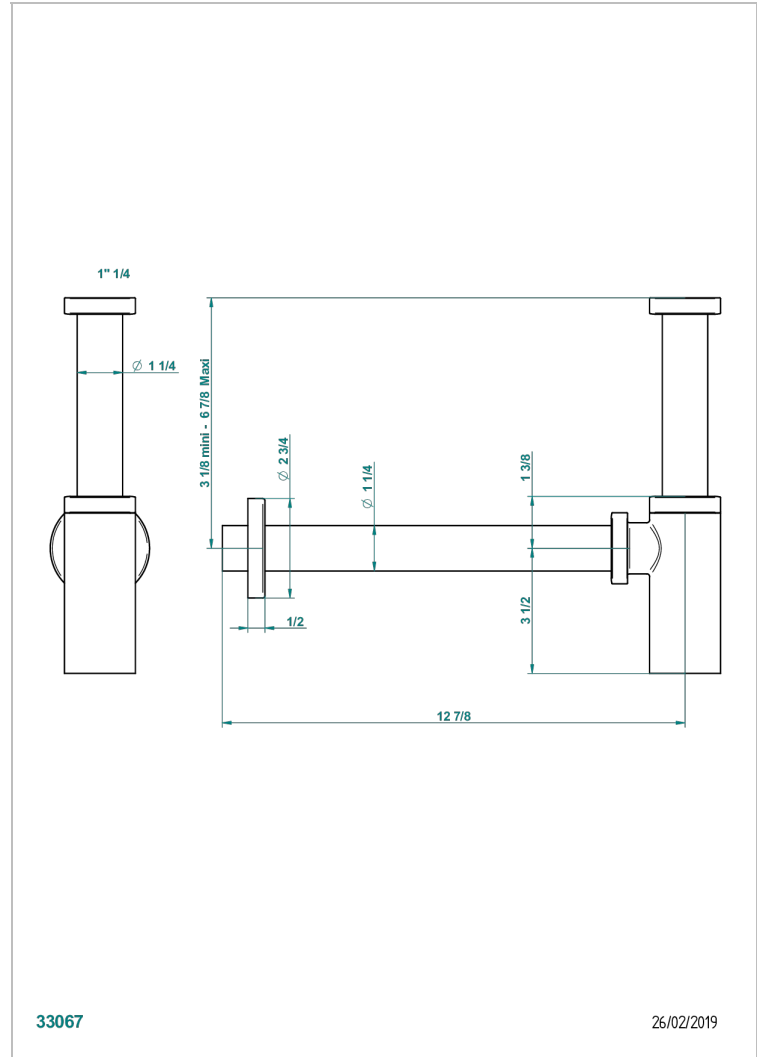

METROPOLIS BLACK CRYSTAL

A2L-309/S

Bottle Trap only for waste

33067

26/02/2019

CHARACTERISTIC

- Métropolis Black crystal
- Bottle Trap only for waste

AVAILABLE FINITIONS