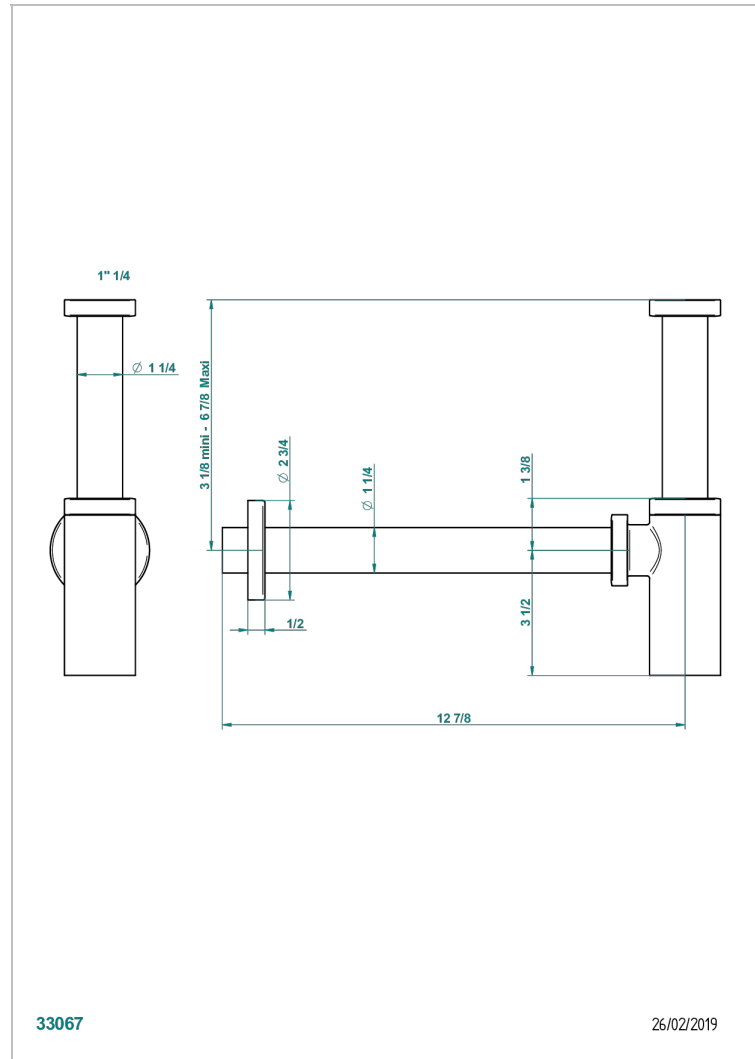

# PANTHERE CLEAR CRYSTAL

A2H-309S/US

Trap only for waste

THG<sup>®</sup>  
PARIS

33067

26/02/2019

## CHARACTERISTIC

- Panthere Clear crystal
- Trap only for waste