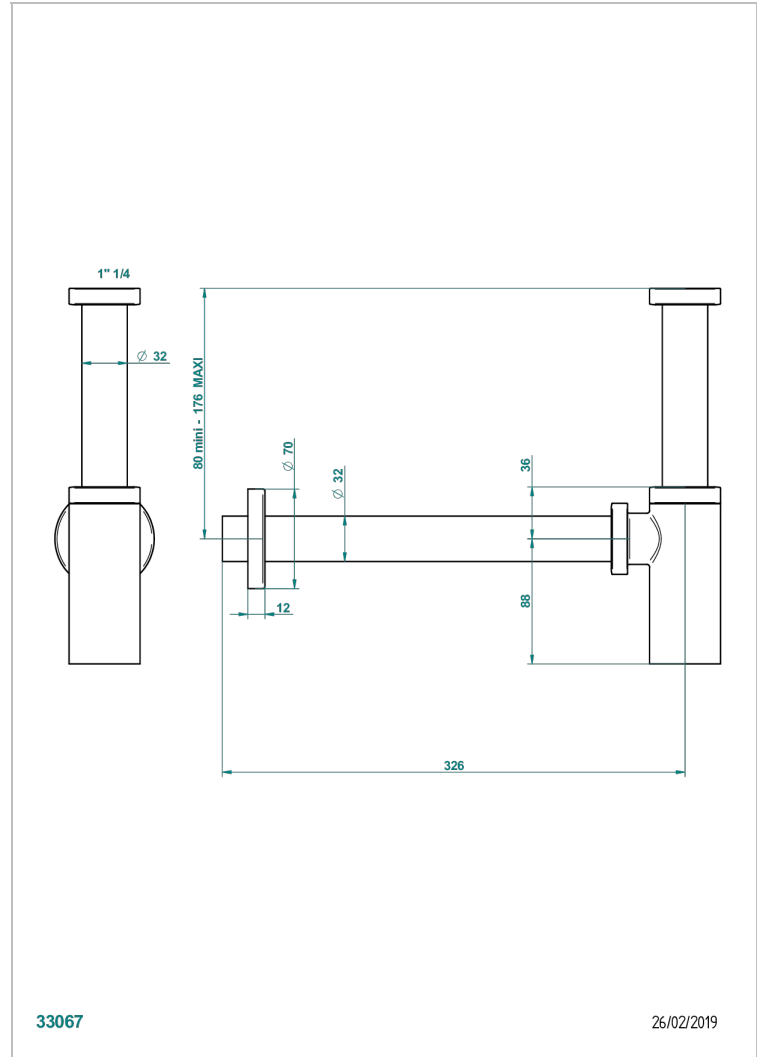

# VENICE

A2E-309S/US

Trap only for waste

33067

26/02/2019