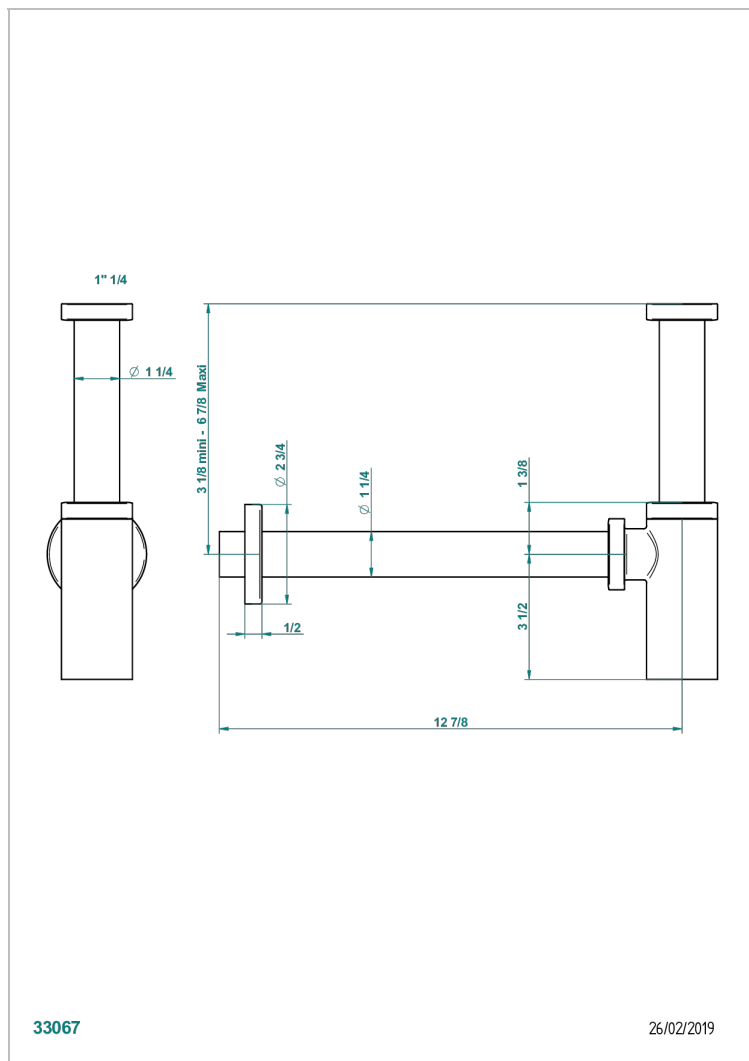

METROPOLIS CLEAR CRYSTAL WITH LEVER

A2B-309/S

Bottle Trap only for waste

33067

26/02/2019

CHARACTERISTIC

- Métropolis Clear crystal with lever
- Bottle Trap only for waste

AVAILABLE FINITIONS