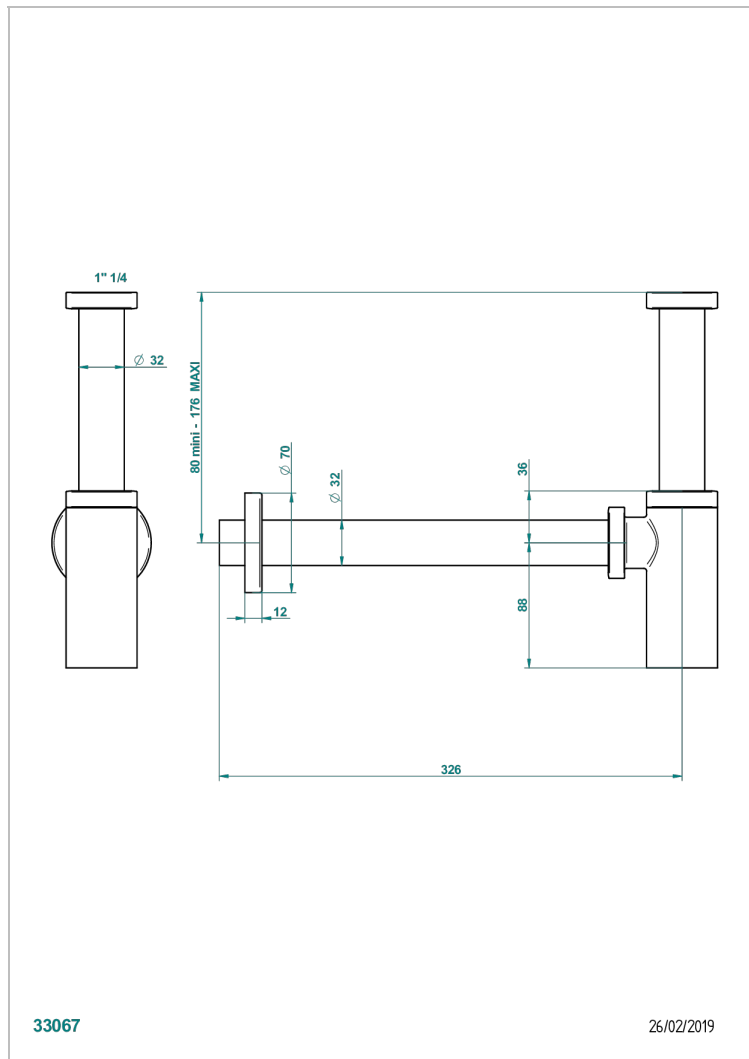

METROPOLIS CLEAR CRYSTAL WITH LEVER

A2B-309/S

Bottle Trap only for waste

33067

26/02/2019

CHARACTERISTIC

- Métropolis Clear crystal with lever
- Bottle Trap only for waste

AVAILABLE FINITIONS