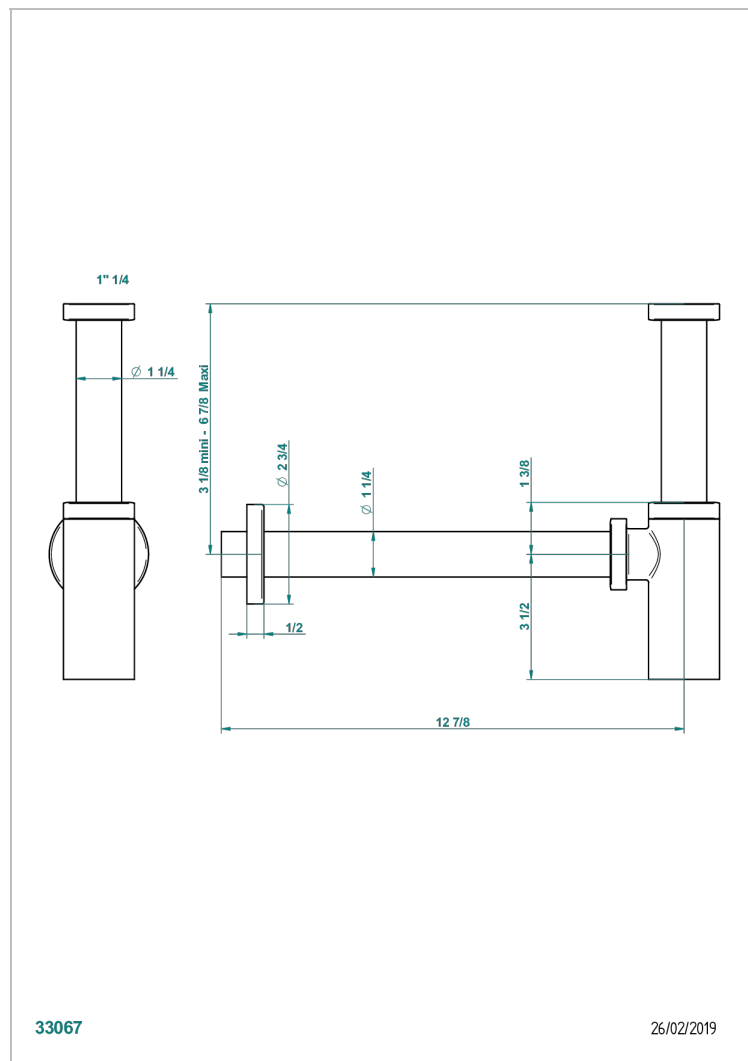

# METROPOLIS CLEAR CRYSTAL WITH LEVER

A2B-309/S

Bottle Trap only for waste

33067

26/02/2019

## CHARACTERISTIC

- Métropolis Clear crystal with lever
- Bottle Trap only for waste