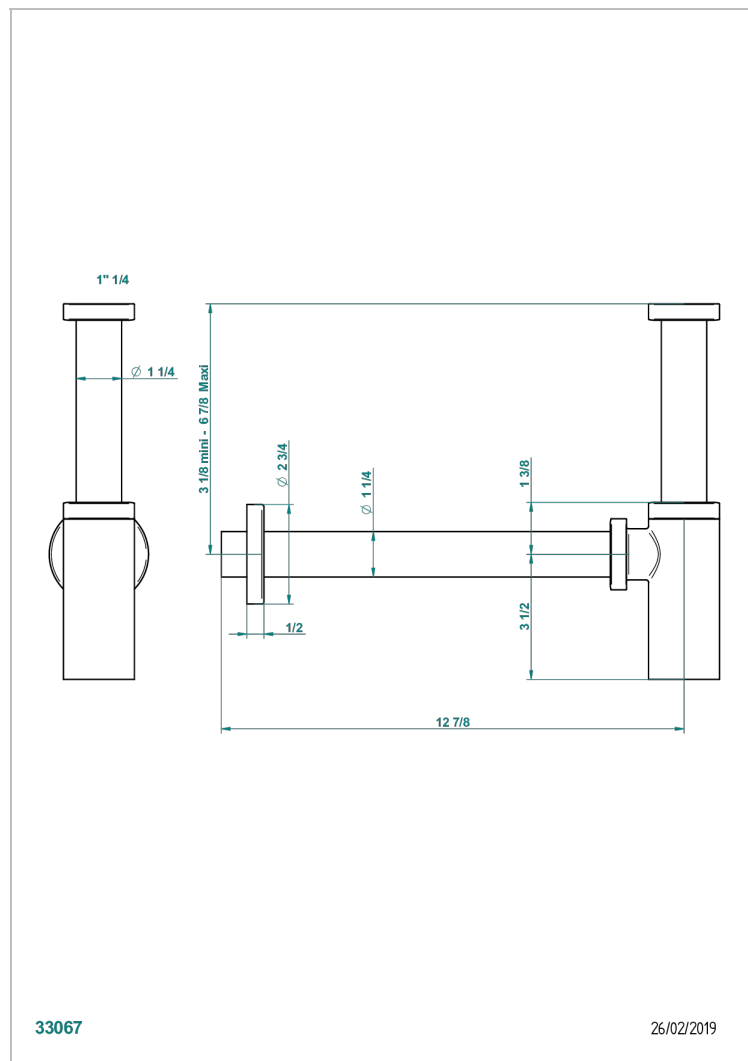

METROPOLIS CLEAR CRYSTAL WITH LEVER

A2B-309/S

Bottle Trap only for waste

33067

26/02/2019

CHARACTERISTIC

- Métropolis Clear crystal with lever
- Bottle Trap only for waste

AVAILABLE FINITIONS