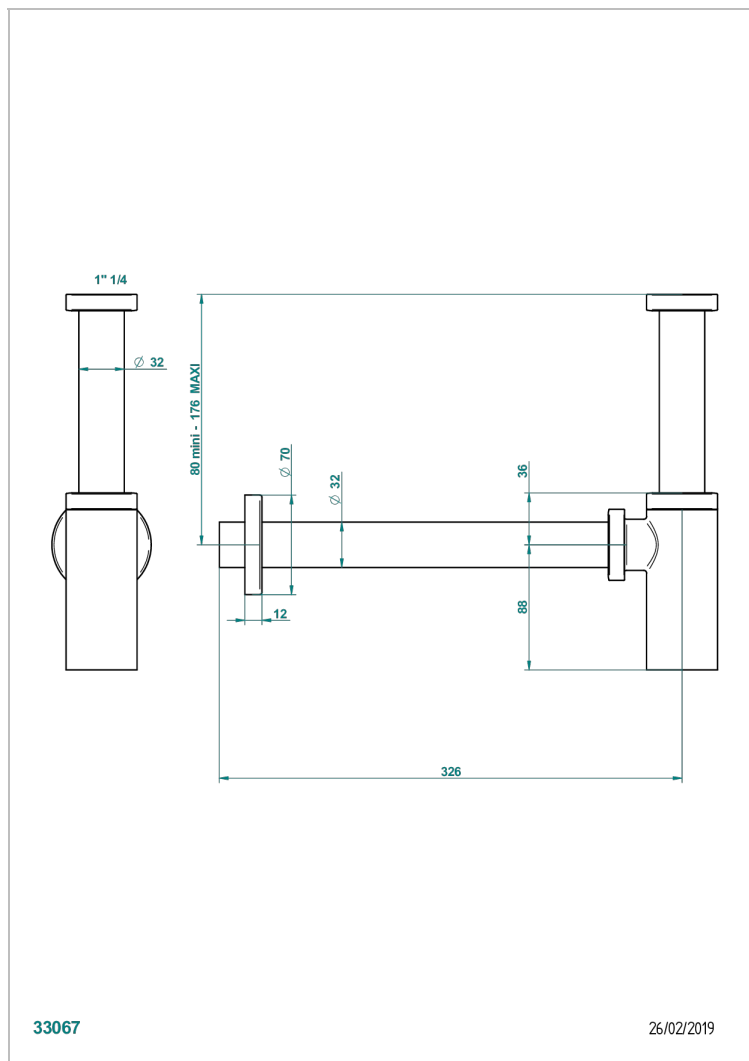

METROPOLIS CLEAR CRYSTAL WITH LEVER HANDLES

A2B-309S/US

Trap only for waste

33067

26/02/2019

CHARACTERISTIC

- Métropolis Clear crystal with lever handles
- Trap only for waste

AVAILABLE FINITIONS

Umber PVD - H66