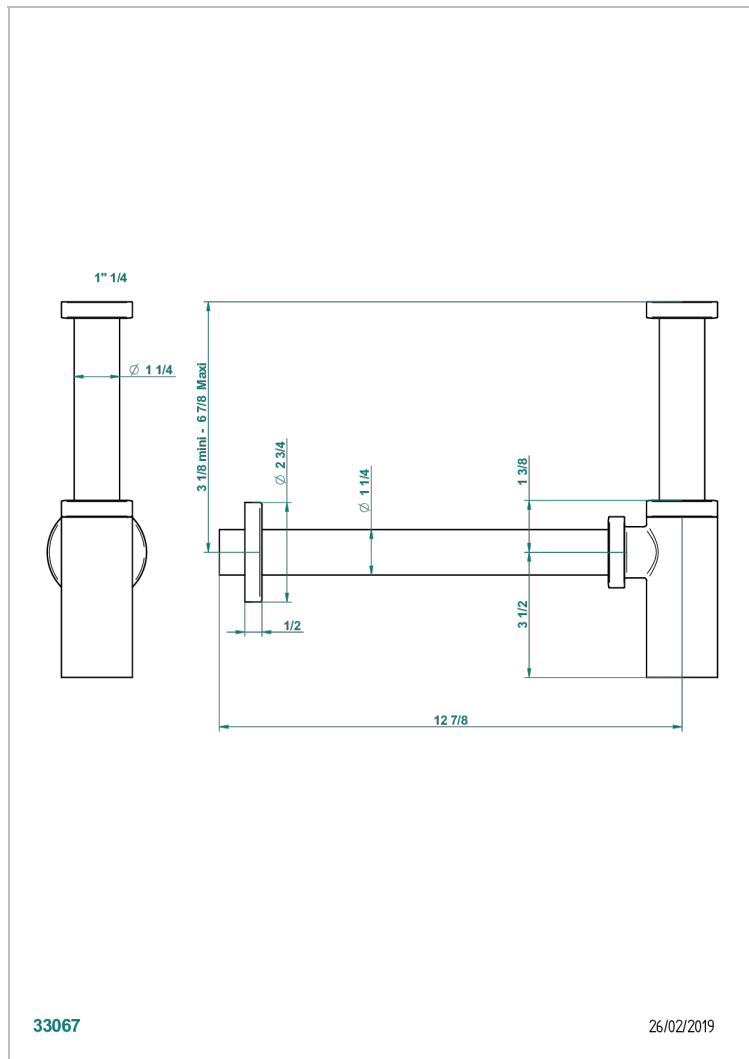

METROPOLIS CLEAR CRYSTAL

A2A-309S/US

Trap only for waste

THG[®]
PARIS

CHARACTERISTIC

- Métropolis Clear crystal
- Trap only for waste

AVAILABLE FINITIONS

Black ceram - D30
Blush PVD - H62
Brass color PVD - H49
Brown bronze color PVD - F33
Chrome polished - A02
Chrome polished / gold polished - G02