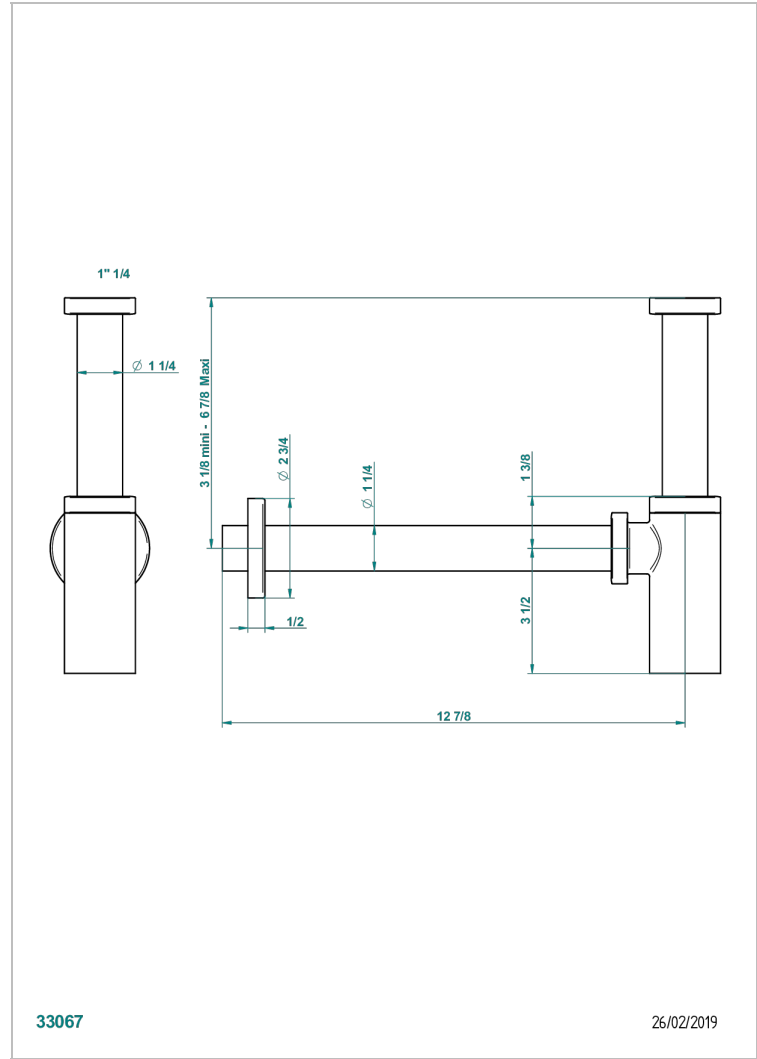

CHEVERNY JASPE ROJO

A1U-309S/US

Trap only for waste

THG[®]
PARIS

33067

26/02/2019

CARACTERÍSTICAS

- Cheverny Jaspe Rojo
- Trap only for waste