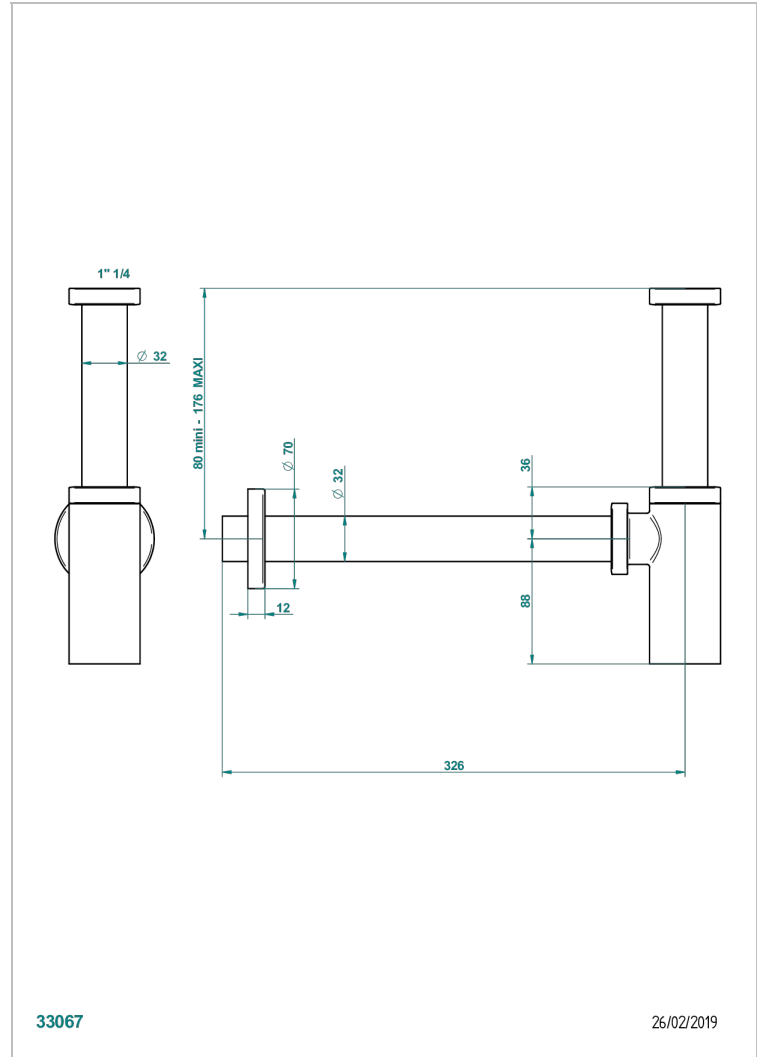

CHEVERNY MALACHITE

A1S-309S/US

Trap only for waste

THG[®]
PARIS

33067

26/02/2019

CHARACTERISTIC

- Cheverny Malachite
- Trap only for waste

Umber PVD - H66