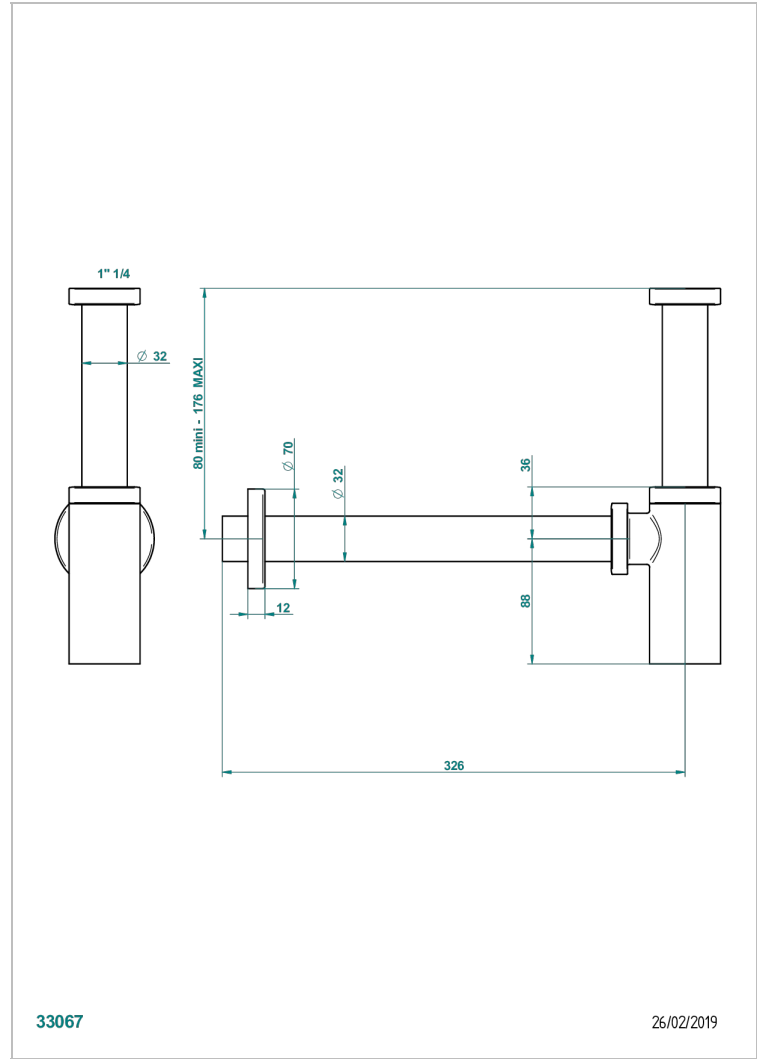

AMBOISE BLACK ONYX

A1M-309/S

Bottle Trap only for waste

33067

26/02/2019

CHARACTERISTIC

- Amboise Black Onyx
- Bottle Trap only for waste

AVAILABLE FINITIONS