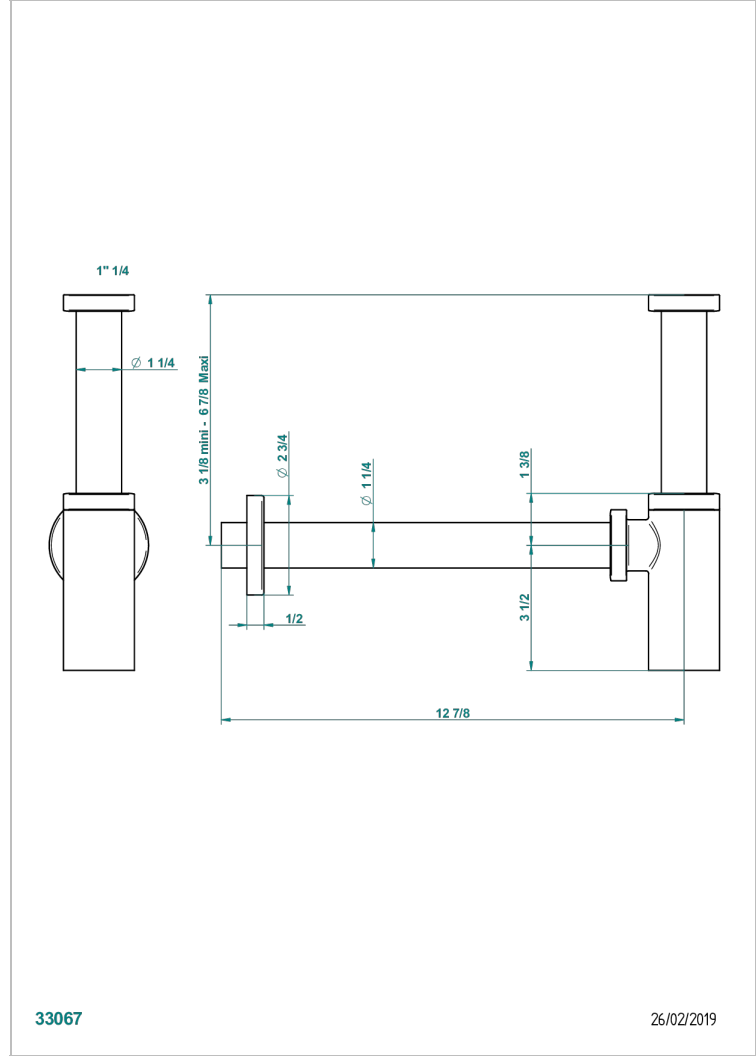

# AMBOISE BLACK ONYX

A1M-309/S

Bottle Trap only for waste