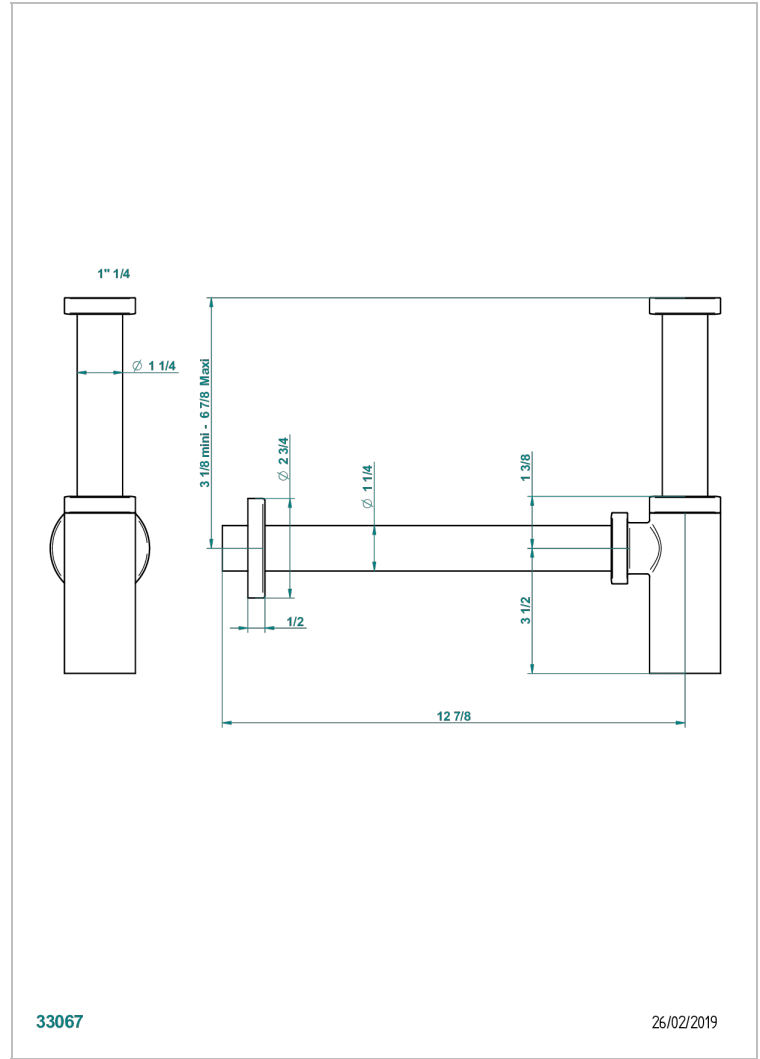

AMBOISE BLACK ONYX

A1M-309/S

Bottle Trap only for waste

CHARACTERISTIC

- Amboise Black Onyx
- Bottle Trap only for waste

AVAILABLE FINITIONS

Antique nickel - H28
Black ceram - D30
Blush PVD - H62
Brass color PVD - H49
Brown bronze color PVD - F33
Gold color PVD - H52