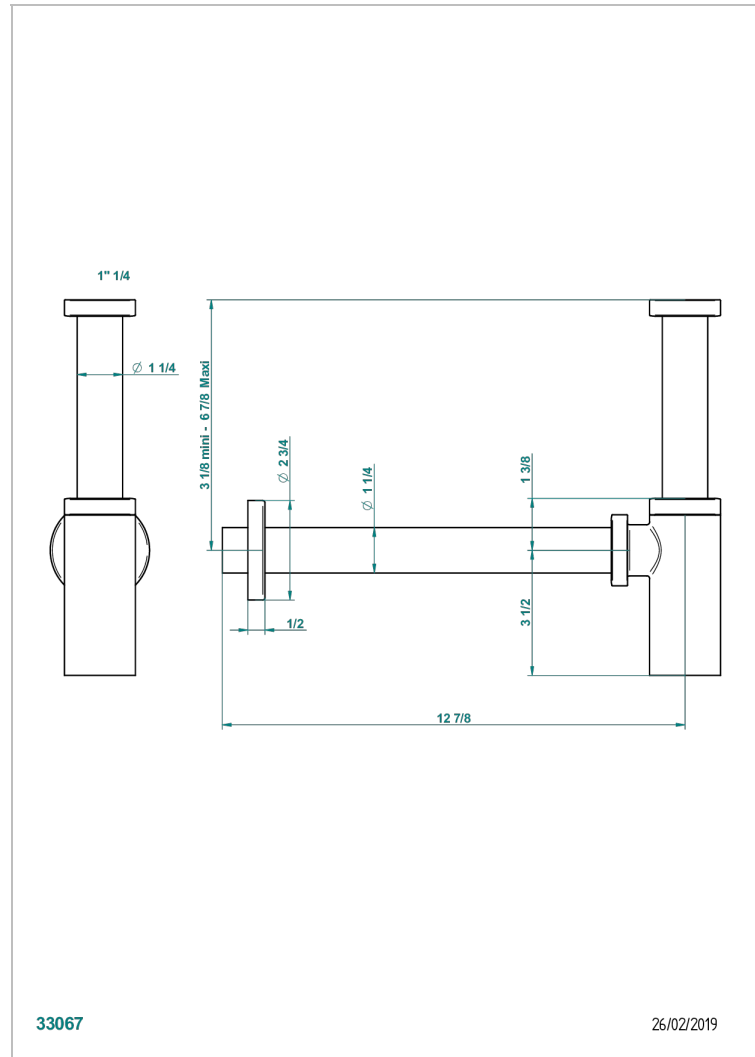

AMBOISE BLACK ONYX

A1M-309S/US

Trap only for waste

THG®
PARIS

CHARACTERISTIC

- Amboise Black Onyx
- Trap only for waste

AVAILABLE FINITIONS

Black ceram - D30
Blush PVD - H62
Brass color PVD - H49
Brown bronze color PVD - F33
Chrome polished - A02
Chrome polished / gold polished - G02

Gold color PVD - H52
Gold mat - F07
Gold polished - F01
Graphite PVD - H64
Matt Umber PVD - H67
Matt blush PVD - H60

Matt brass color PVD - H50
Matt brown bronze color PVD - F34
Matt chrome (American satin) - C02
Matt gold color PVD - H53
Matt graphite PVD - H65
Matt nickel (American satin) - C01

Matt nickel color PVD - H56
Nickel antique / Sovereign - H28
Nickel color PVD - H55
Nickel polished - B01
Soft gold - F30
Soft matt gold - F31

Umber PVD - H66