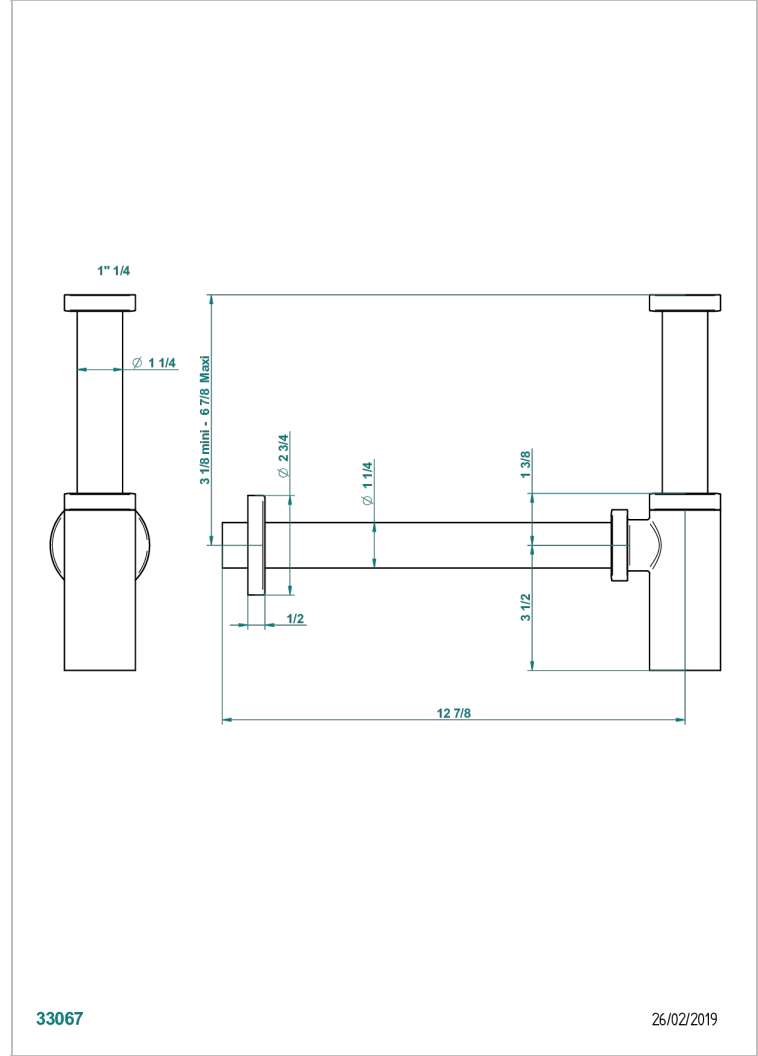

# AMBOISE JASPE ROJO

A1L-309S/US

Trap only for waste

THG<sup>®</sup>  
PARIS

33067

26/02/2019