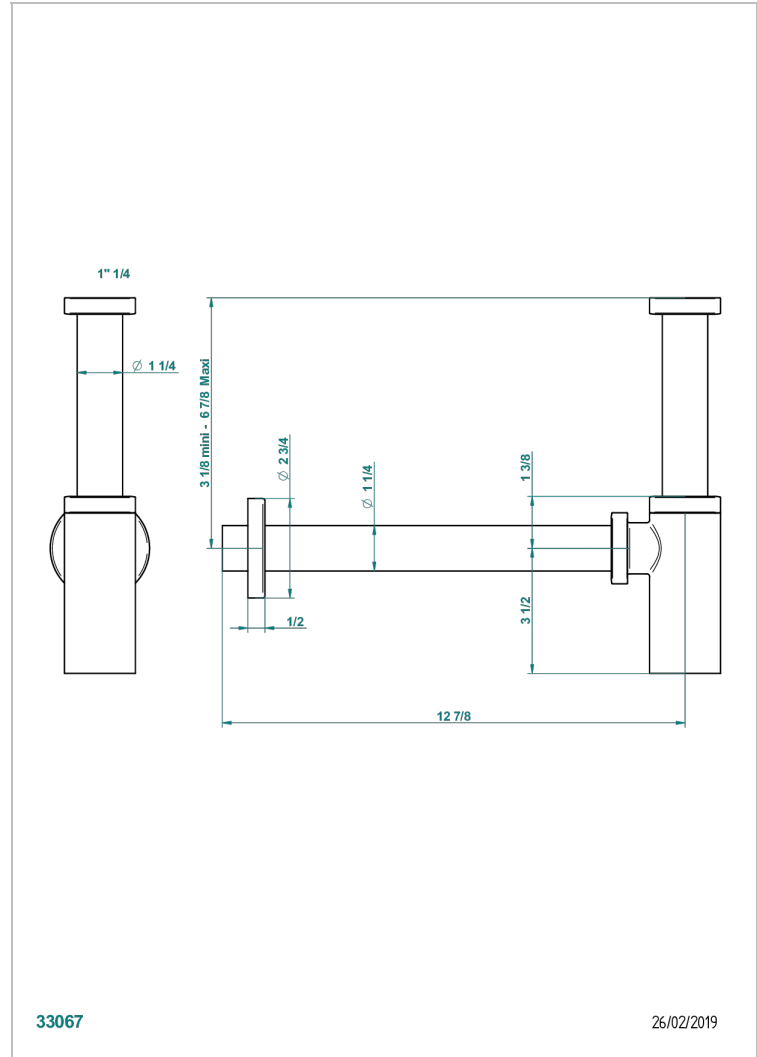

# AMBOISE RED JASPER

A1L-309S/US

Trap only for waste

33067

26/02/2019