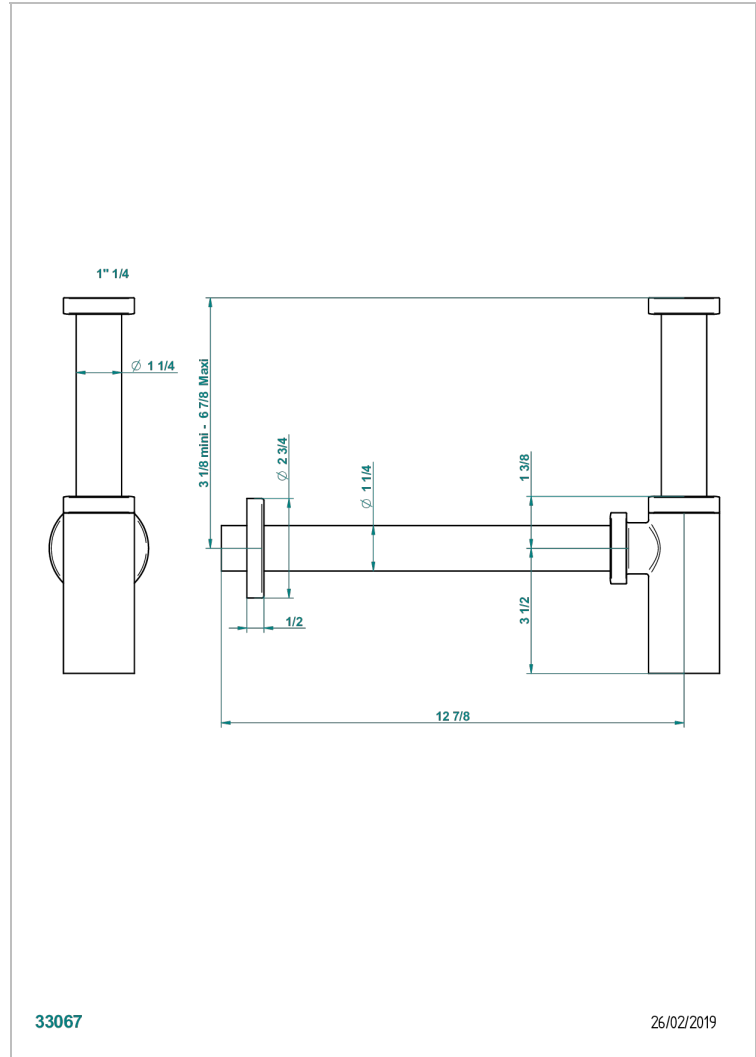

## CHARACTERISTIC

- Amboise Lapis Lazuli
- Trap only for waste