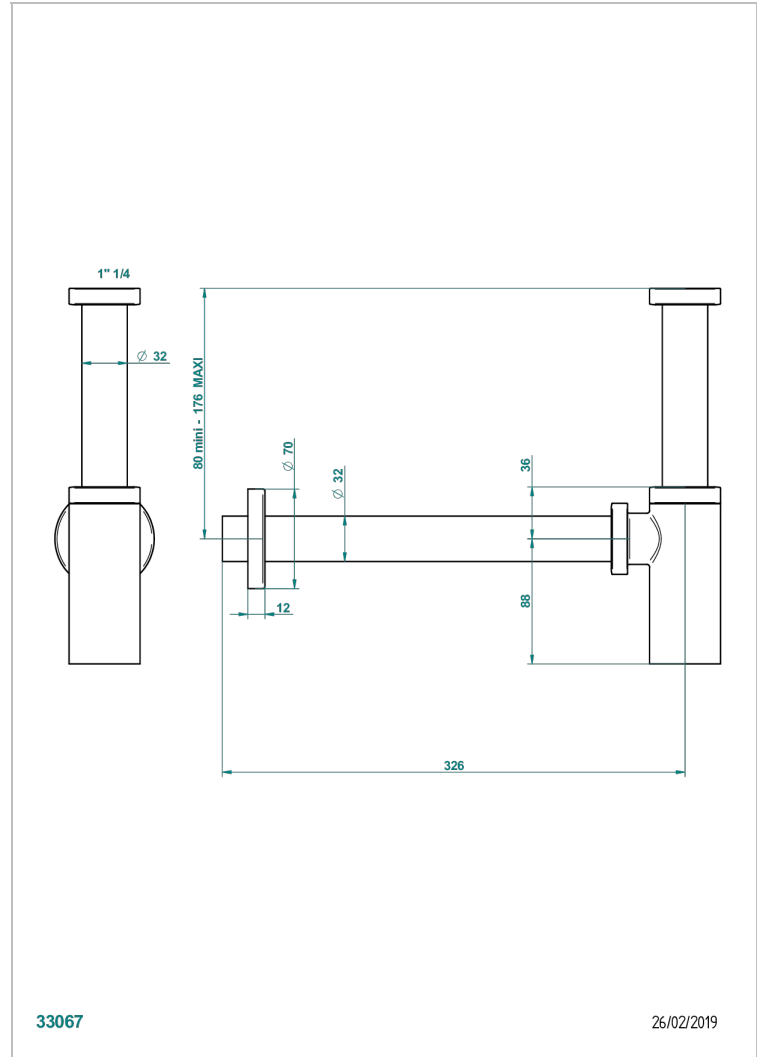

AMBOISE MALACHITE

A1J-309S/US

Trap only for waste

33067

26/02/2019

CHARACTERISTIC

- Amboise Malachite
- Trap only for waste

AVAILABLE FINITIONS

Umber PVD - H66