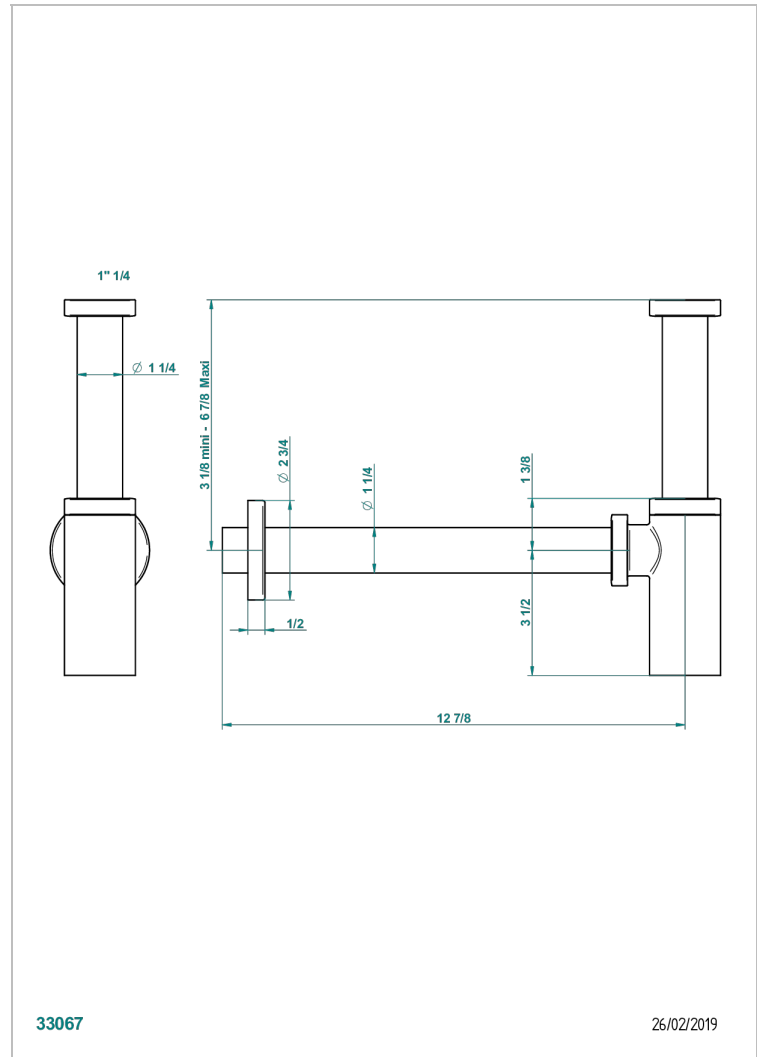

BROADWAY WITH LEVER

A04-309/S

Bottle Trap only for waste

33067

26/02/2019

CHARACTERISTIC

- Broadway with Lever
- Bottle Trap only for waste

AVAILABLE FINITIONS