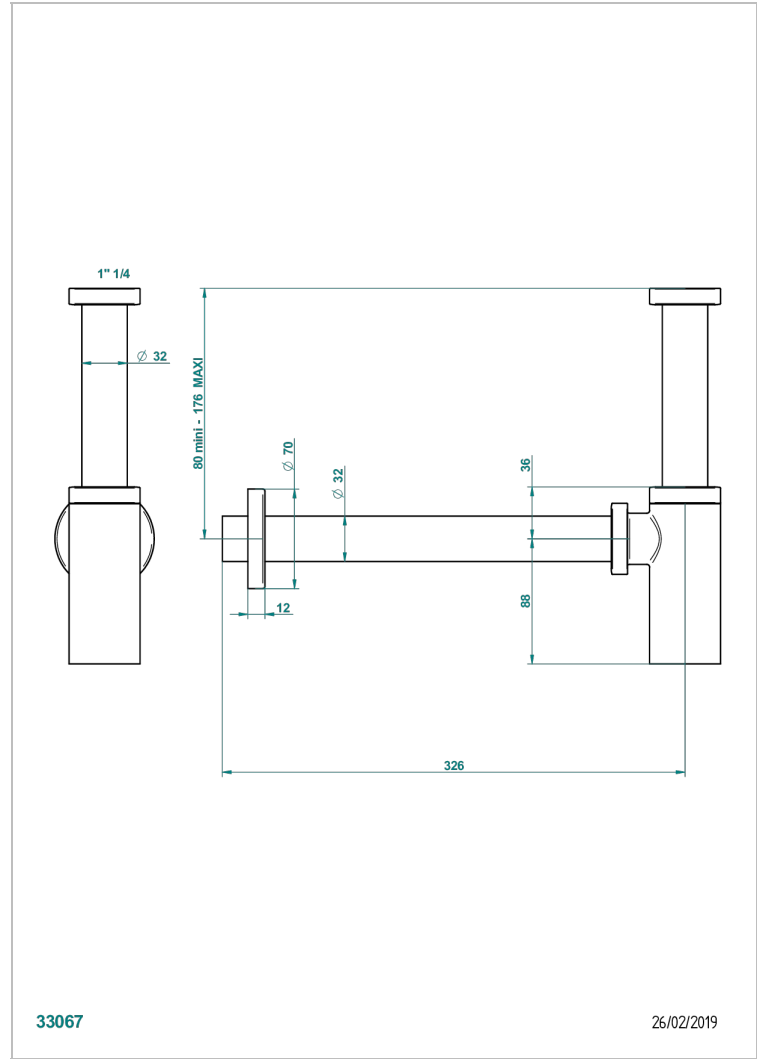

BROADWAY WITH LEVER

A04-309/S

Bottle Trap only for waste

THG[®]
PARIS

33067

26/02/2019

CHARACTERISTIC

- Broadway with Lever
- Bottle Trap only for waste