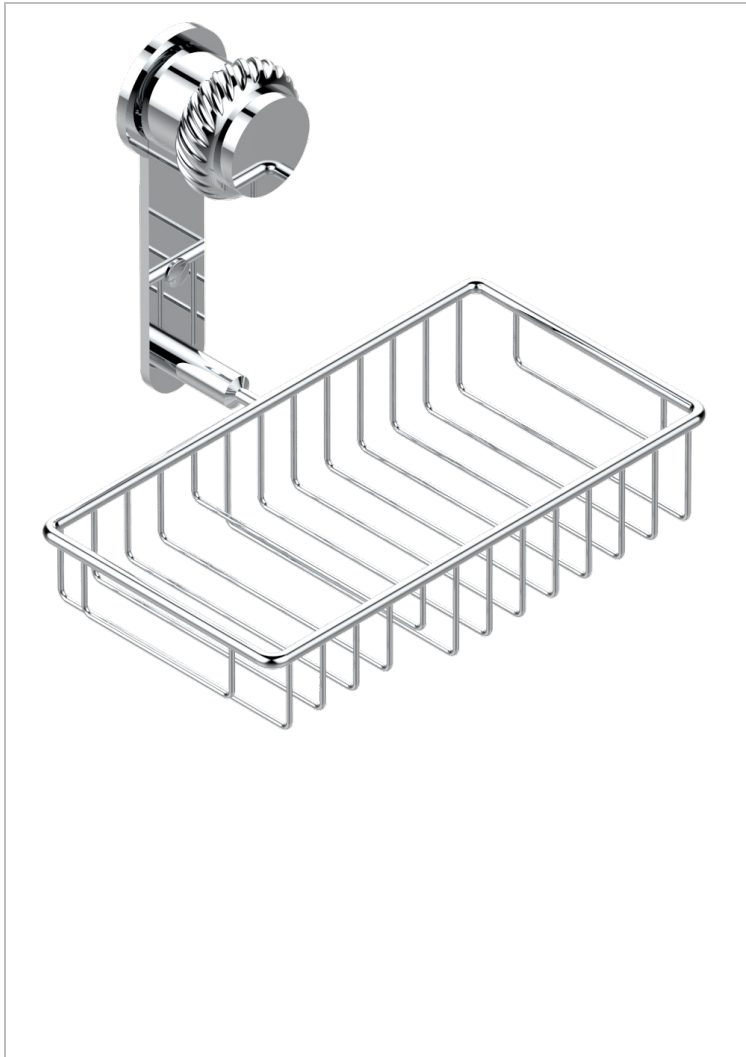

DIPLOMATE ROPED RINGS

U4C-2620

Soap and sponge holder, wall mounted

CHARACTERISTIC

- Diplomate Roped rings
- Soap and sponge holder, wall mounted

AVAILABLE FINITIONS

Black ceram - D30
Blush PVD - H62
Brass color PVD - H49
Brown bronze color PVD - F33
Chrome polished - A02
Chrome polished / gold polished - G02

Copper antique matt, coated - H07
Gold color PVD - H52
Gold mat - F07
Gold polished - F01
Graphite PVD - H64
Light coated bronze - D01

Matt Umber PVD - H67
Matt blush PVD - H60
Matt brass color PVD - H50
Matt brown bronze color PVD - F34
Matt chrome (American satin) - C02
Matt gold color PVD - H53