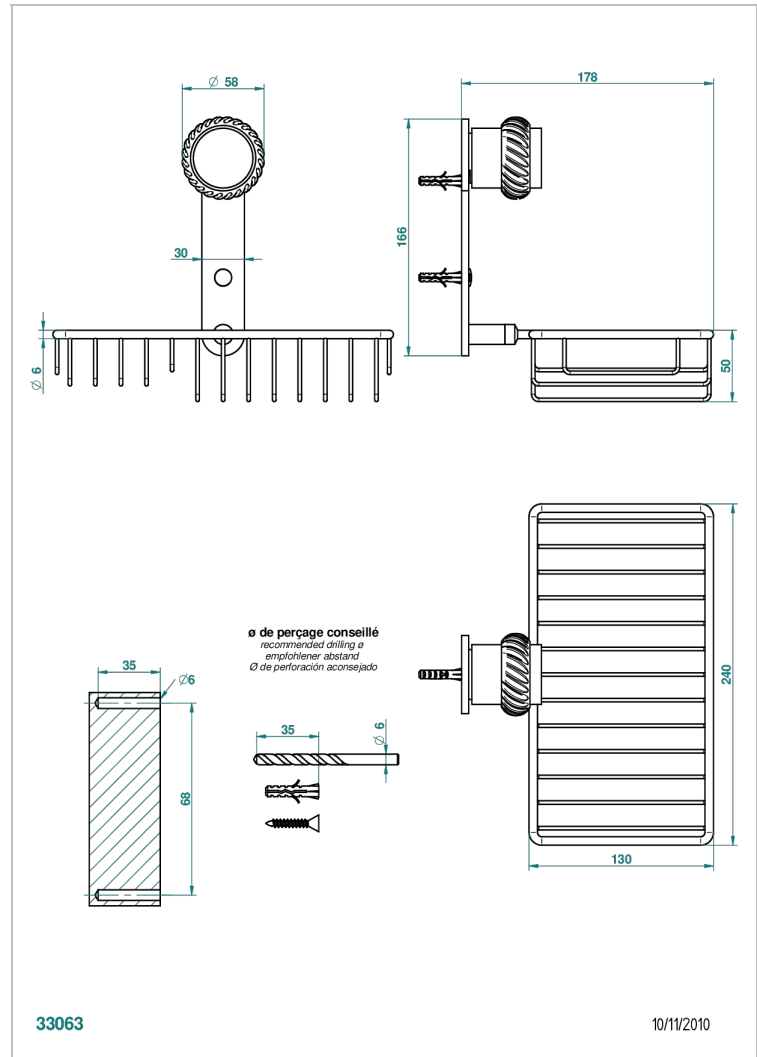

DIPLOMATE ROPED RINGS

U4C-2620

Soap and sponge holder, wall mounted

CHARACTERISTIC

- Diplomate Roped rings
- Soap and sponge holder, wall mounted

AVAILABLE FINITIONS

Black ceram - D30
Blush PVD - H62
Brass color PVD - H49
Brown bronze color PVD - F33
Chrome polished - A02
Chrome polished / gold polished - G02