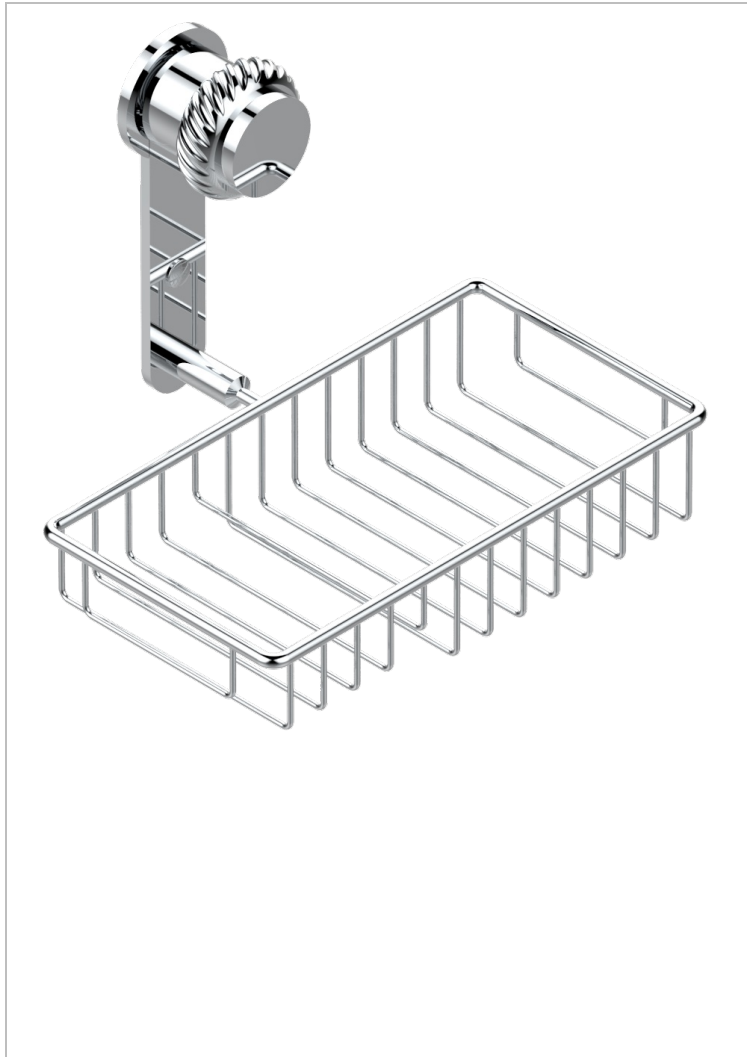

DIPLOMATE ROPED RINGS

U4C-2620

Soap and sponge holder, wall mounted

CHARACTERISTIC

- Diplomate Roped rings
- Soap and sponge holder, wall mounted

AVAILABLE FINITIONS

Black ceram - D30
 Blush PVD - H62
 Brass color PVD - H49
 Brown bronze color PVD - F33
 Chrome polished - A02
 Chrome polished / gold polished - G02

Copper antique matt, coated - H07
 Gold color PVD - H52
 Gold mat - F07
 Gold polished - F01
 Graphite PVD - H64
 Light coated bronze - D01

Matt Umber PVD - H67
 Matt blush PVD - H60
 Matt brass color PVD - H50
 Matt brown bronze color PVD - F34
 Matt chrome (American satin) - C02
 Matt gold color PVD - H53