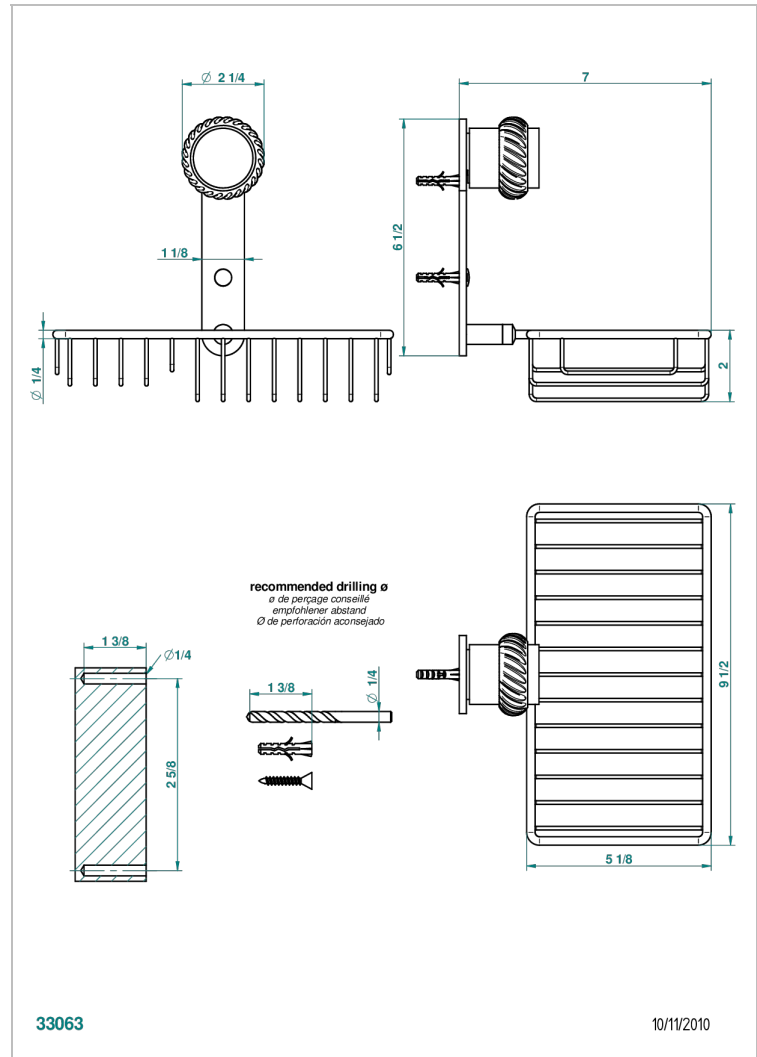

DIPLOMATE ROPED RINGS

U4C-2620

Soap and sponge holder, wall mounted

CHARACTERISTIC

- Diplomate Roped rings
- Soap and sponge holder, wall mounted

AVAILABLE FINITIONS

Black ceram - D30
 Blush PVD - H62
 Brass color PVD - H49
 Brown bronze color PVD - F33
 Chrome polished - A02
 Chrome polished / gold polished - G02