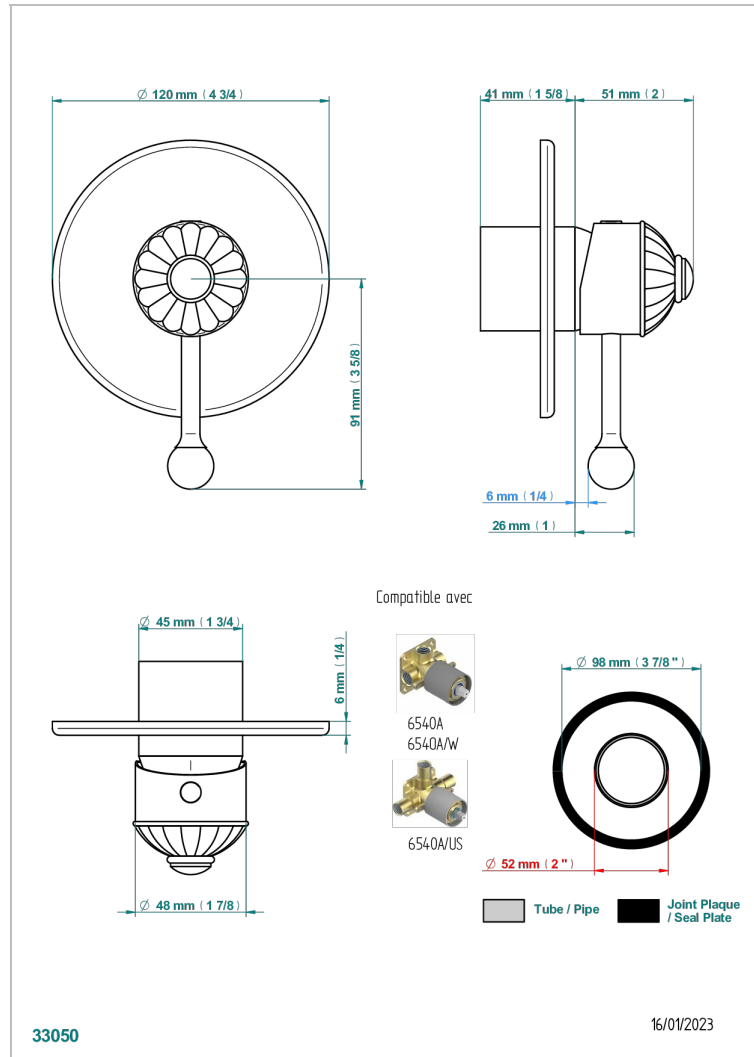

JAIPUR SATINY CRYSTAL

A9B-6540B

Wall shower mixer trim

CHARACTERISTIC

- Jaipur Satiny crystal
- Wall shower mixer trim

RELATED SKU'S

- Ref. G00-6540A/US Built-in part for wall mounted flush fit shower mixer 2 inlets 1/2" -1 outlet 1/2" -US model