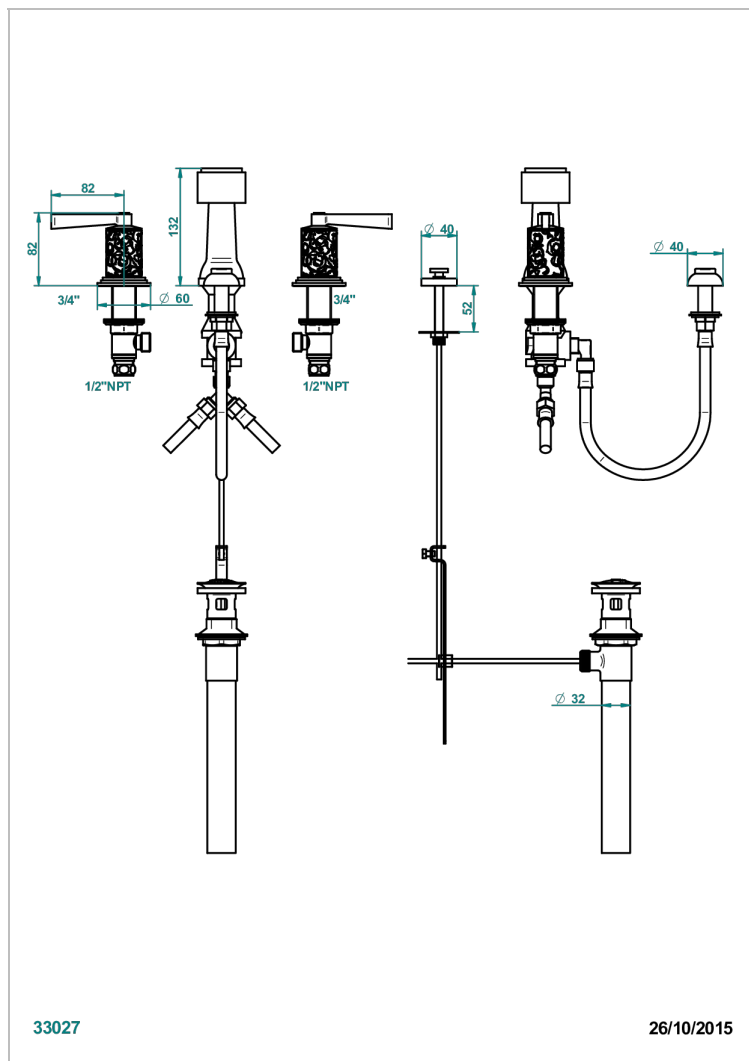

FROUFROU WITH LEVER HANDLES

G2P-207KA

Deck mounted 3-hole bidet with vertical spray, vacuum breaker and drain

33027

26/10/2015

CHARACTERISTIC

- ASME : ASME A112.18.1-2011/CSA B125.1-11

STANDARDS