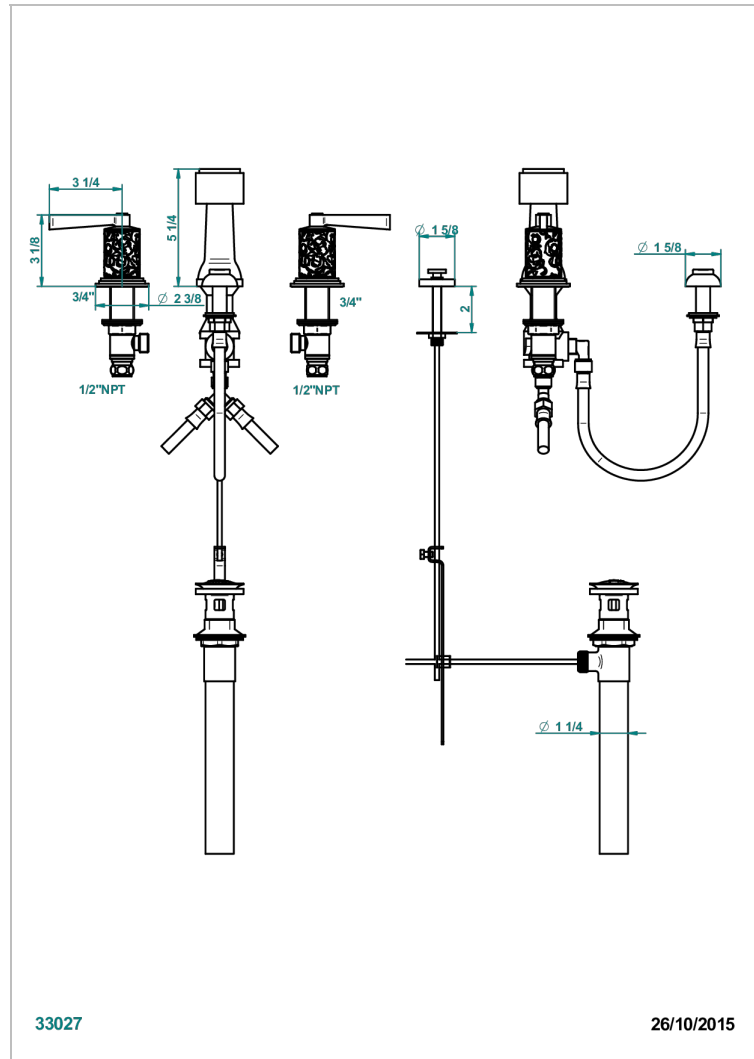

FROUFROU WITH LEVER HANDLES

G2P-207KA

Deck mounted 3-hole bidet with vertical spray, vacuum breaker and drain

CHARACTERISTIC

- ASME : ASME A112.18.1-2011/CSA B125.1-11

STANDARDS

AVAILABLE FINITIONS

Black ceram - D30
Blush PVD - H62
Brass color PVD - H49
Brown bronze color PVD - F33
Chrome polished - A02
Chrome polished / gold polished - G02

Matt nickel color PVD - H56
Nickel antique / Sovereign - H28
Nickel color PVD - H55
Nickel polished - B01
Soft gold - F30
Soft matt gold - F31

Umber PVD - H66