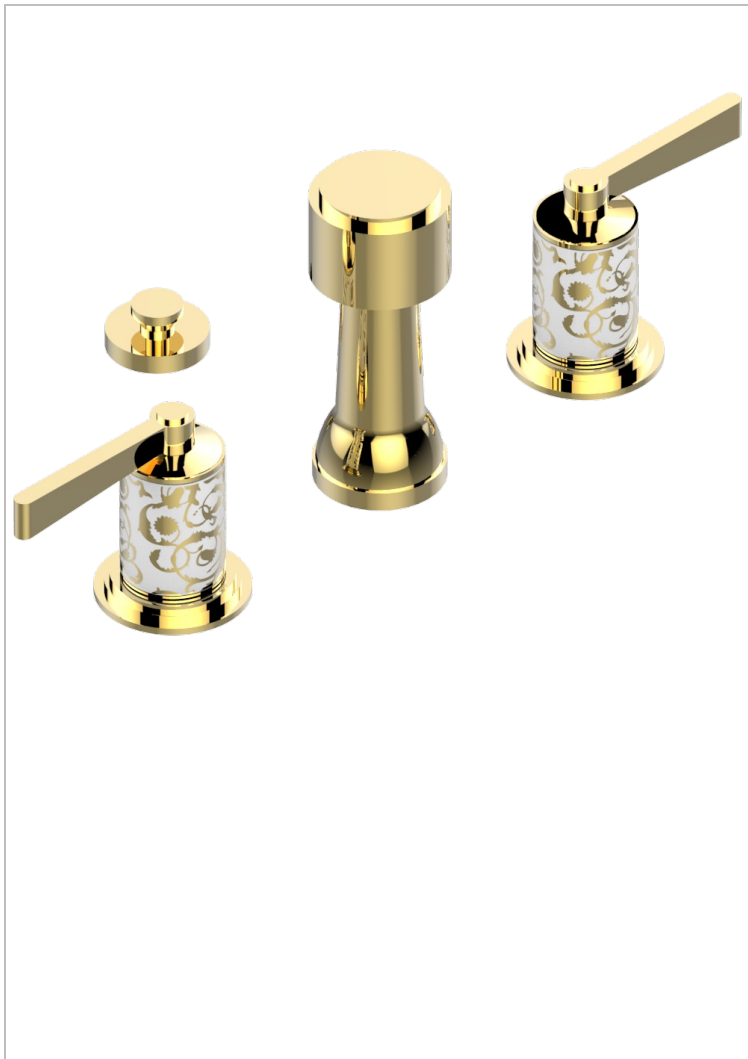

FROUFROU WITH LEVER HANDLES

G2P-207KA

Deck mounted 3-hole bidet with vertical spray, vacuum breaker and drain

CHARACTERISTIC

- ASME : ASME A112.18.1-2011/CSA B125.1-11

STANDARDS

AVAILABLE FINITIONS

Black ceram - D30
Blush PVD - H62
Brass color PVD - H49
Brown bronze color PVD - F33
Chrome polished - A02
Chrome polished / gold polished - G02

Gold color PVD - H52
Gold mat - F07
Gold polished - F01
Graphite PVD - H64
Matt Umber PVD - H67
Matt blush PVD - H60

Matt brass color PVD - H50
Matt brown bronze color PVD - F34
Matt chrome (American satin) - C02
Matt gold color PVD - H53
Matt graphite PVD - H65
Matt nickel (American satin) - C01

Matt nickel color PVD - H56
Nickel antique / Sovereign - H28
Nickel color PVD - H55
Nickel polished - B01
Soft gold - F30
Soft matt gold - F31

Umber PVD - H66