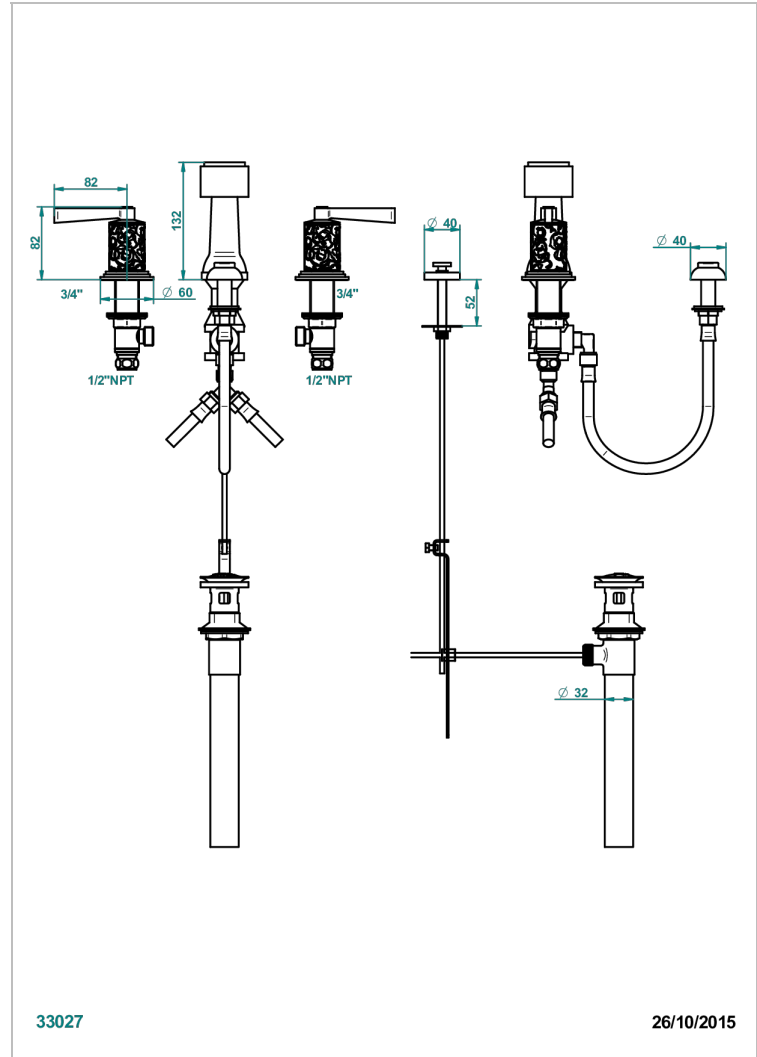

FROUFROU WITH LEVER

G2P-207KA

Bidet Faucet with vertical spray, drain and vacuum breaker, for bidet Kohler

33027

26/10/2015

CHARACTERISTIC

- ASME : ASME A112.18.1-2011/CSA B125.1-11

STANDARDS

AVAILABLE FINITIONS

Antique nickel - H28
Black ceram - D30
Blush PVD - H62
Brass color PVD - H49
Brown bronze color PVD - F33
Gold color PVD - H52

Graphite PVD - H64
Matt Umber PVD - H67
Matt blush PVD - H60
Matt brass color PVD - H50
Matt brown bronze color PVD - F34
Matt chrome - C02

Matt gold - F07
Matt gold color PVD - H53
Matt graphite PVD - H65
Matt nickel (color finish) - C01
Matt nickel color PVD - H56
Nickel color PVD - H55

Polished chrome (color finish) - A02
Polished chrome / Polished gold (color finish) - G02
Polished gold (color finish) - F01
Polished nickel - B01
Soft gold - F30
Soft matt gold - F31
Umber PVD - H66