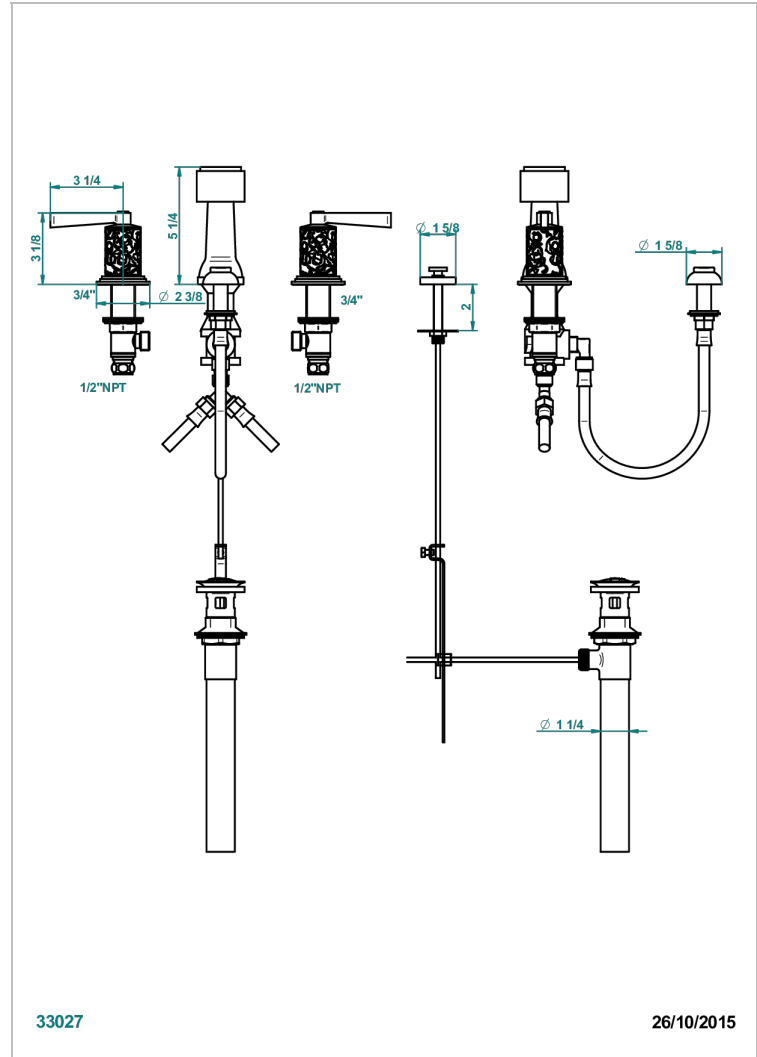

FROUFROU WITH LEVER

G2P-207KA

Bidet Faucet with vertical spray, drain and vacuum breaker, for bidet Kohler

33027

26/10/2015

CHARACTERISTIC

- ASME : ASME A112.18.1-2011/CSA B125.1-11

STANDARDS

AVAILABLE FINITIONS

Antique nickel - H28
Black ceram - D30
Blush PVD - H62
Brass color PVD - H49
Brown bronze color PVD - F33
Gold color PVD - H52

Graphite PVD - H64
Matt Umber PVD - H67
Matt blush PVD - H60
Matt brass color PVD - H50
Matt brown bronze color PVD - F34
Matt chrome - C02

Matt gold - F07
Matt gold color PVD - H53
Matt graphite PVD - H65
Matt nickel (color finish) - C01
Matt nickel color PVD - H56
Nickel color PVD - H55

Polished chrome (color finish) - A02
Polished chrome / Polished gold (color finish) - G02
Polished gold (color finish) - F01
Polished nickel - B01
Soft gold - F30
Soft matt gold - F31
Umber PVD - H66