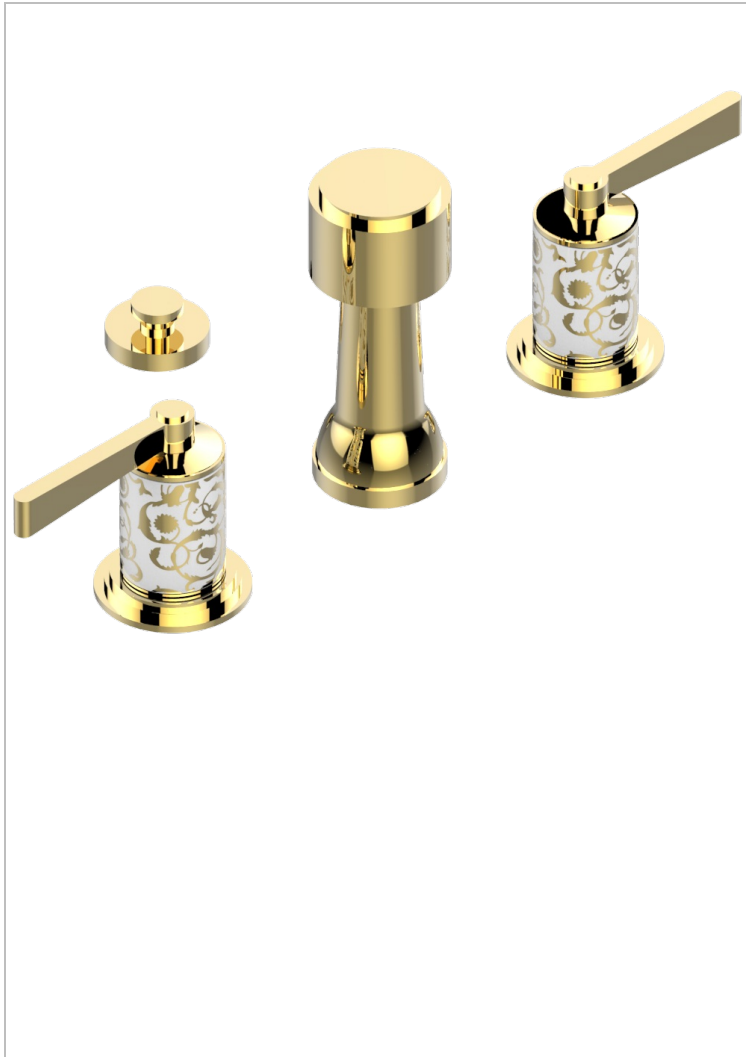

FROUFROU WITH LEVER

G2P-207KA

Bidet Faucet with vertical spray, drain and vacuum breaker, for bidet Kohler

33027

26/10/2015

CHARACTERISTIC

- ASME : ASME A112.18.1-2011/CSA B125.1-11

STANDARDS

AVAILABLE FINITIONS

Antique nickel - H28
Black ceram - D30
Blush PVD - H62
Brass color PVD - H49
Brown bronze color PVD - F33
Gold color PVD - H52

Graphite PVD - H64
Matt Umber PVD - H67
Matt blush PVD - H60
Matt brass color PVD - H50
Matt brown bronze color PVD - F34
Matt chrome - C02

Matt gold - F07
Matt gold color PVD - H53
Matt graphite PVD - H65
Matt nickel (color finish) - C01
Matt nickel color PVD - H56
Nickel color PVD - H55

Polished chrome (color finish) - A02
Polished chrome / Polished gold (color finish) - G02
Polished gold (color finish) - F01
Polished nickel - B01
Soft gold - F30
Soft matt gold - F31
Umber PVD - H66