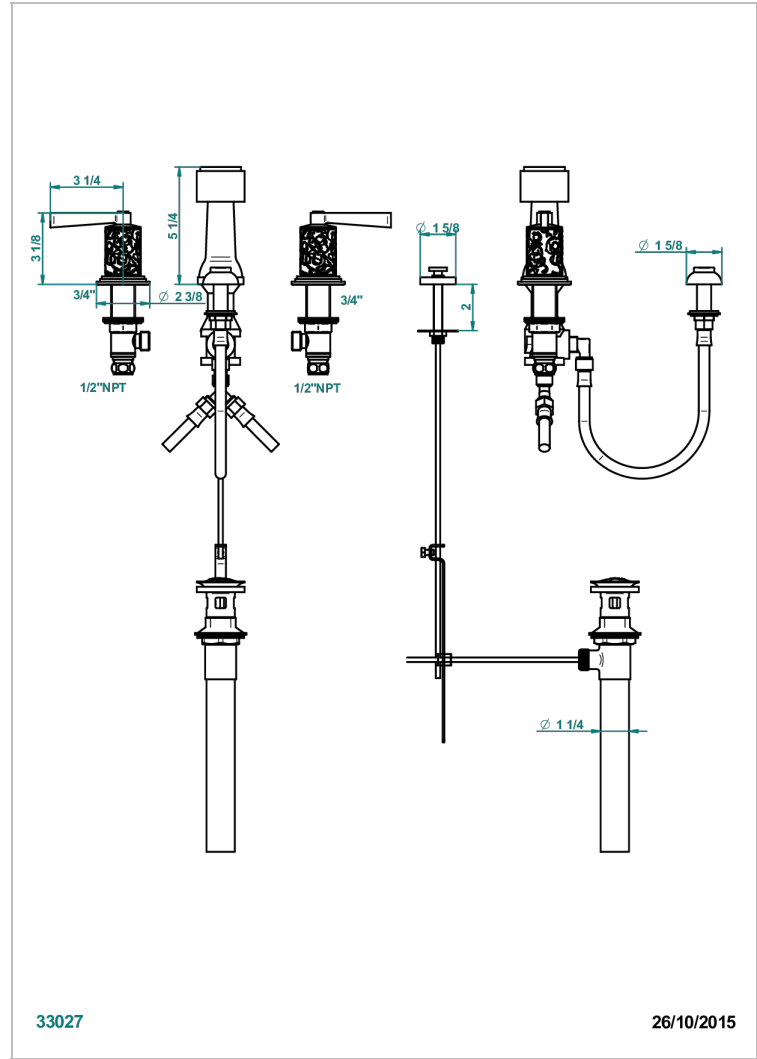

FROUFROU WITH LEVER

G2P-207KA

Bidet Faucet with vertical spray, drain and vacuum breaker, for bidet Kohler

33027

26/10/2015

CHARACTERISTIC

- ASME : ASME A112.18.1-2011/CSA B125.1-11

STANDARDS

AVAILABLE FINITIONS

Antique nickel - H28
Black ceram - D30
Blush PVD - H62
Brass color PVD - H49
Brown bronze color PVD - F33
Gold color PVD - H52

Graphite PVD - H64
Matt Umber PVD - H67
Matt blush PVD - H60
Matt brass color PVD - H50
Matt brown bronze color PVD - F34
Matt chrome - C02