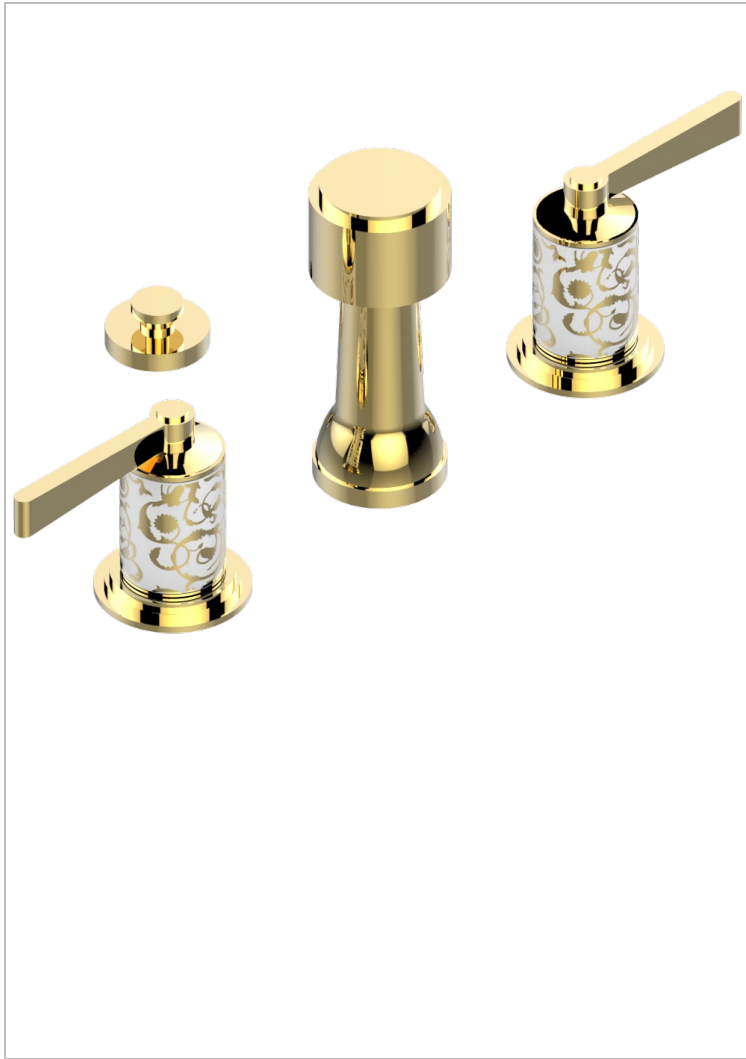

FROUFROU WITH LEVER

G2P-207KA

Bidet Faucet with vertical spray, drain and vacuum breaker, for bidet Kohler

33027

26/10/2015

CHARACTERISTIC

- ASME : ASME A112.18.1-2011/CSA B125.1-11

STANDARDS

AVAILABLE FINITIONS

Antique nickel - H28
Black ceram - D30
Blush PVD - H62
Brass color PVD - H49
Brown bronze color PVD - F33
Gold color PVD - H52

Graphite PVD - H64
Matt Umber PVD - H67
Matt blush PVD - H60
Matt brass color PVD - H50
Matt brown bronze color PVD - F34
Matt chrome - C02

Matt gold - F07
Matt gold color PVD - H53
Matt graphite PVD - H65
Matt nickel (color finish) - C01
Matt nickel color PVD - H56
Nickel color PVD - H55

Polished chrome (color finish) - A02
Polished chrome / Polished gold (color finish) - G02
Polished gold (color finish) - F01
Polished nickel - B01
Soft gold - F30
Soft matt gold - F31
Umber PVD - H66