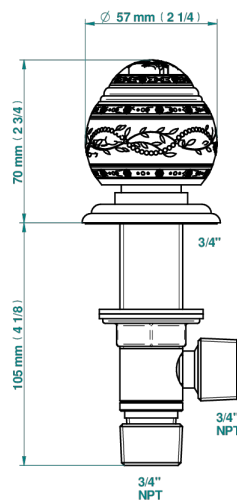

MARQUISE PLATINUM DECOR

A7G-36

Rim mounted 3/4" valve

Ø 30 mm (1 1/8 ")

33019

18/04/2024

CHARACTERISTIC

- Marquise platinum decor
- Rim mounted 3/4" valve

AVAILABLE FINITIONS

Antique nickel - H28
Black ceram - D30
Blush PVD - H62
Brass color PVD - H49
Brown bronze color PVD - F33
Gold color PVD - H52

Graphite PVD - H64
Lacquered light bronze - D01
Matt Umber PVD - H67
Matt blush PVD - H60
Matt brass color PVD - H50
Matt brown bronze color PVD - F34

Matt chrome - C02
Matt gold - F07
Matt gold color PVD - H53
Matt graphite PVD - H65
Matt nickel (color finish) - C01
Matt nickel color PVD - H56

Nickel color PVD - H55
Polished chrome (color finish) - A02
Polished chrome / Polished gold
(color finish) - G02
Polished gold (color finish) - F01
Polished nickel - B01
Soft gold - F30

Soft matt gold - F31
Umber PVD - H66
Varnished matt antique red copper
(color finish) - H07